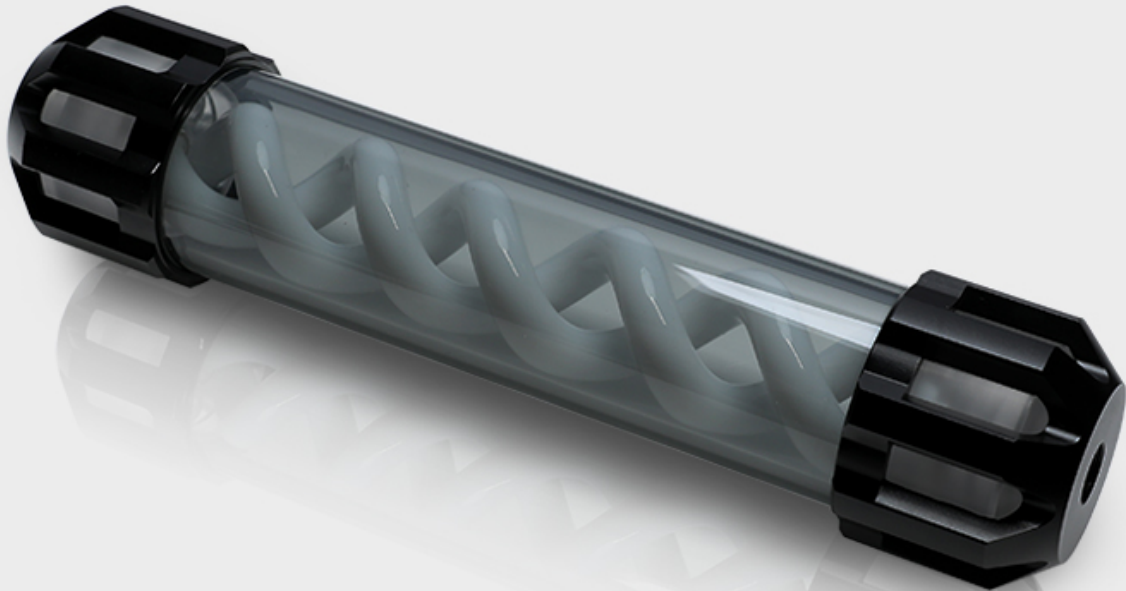

BARROW Barrow Dark Night Series
T Virus Spiral 255mm
Reservoir - Black/White

\$40.95

Product Images

 **BARROW**

WHITE
P/N:CMYKB-255

Short Description

The Barrow Dark night series T Virus spiral Reservoir comes in 155, 205, 255, and 305MM in lengths and has 4 G1/4 ports 1 on each end, and 2 on the side. This reservoir is made of gorgeous black anodized aluminum with a crystal clear acrylic tube. Spiral colors available are blue, red, green, orange, purple, and white.

Description

The Barrow Dark night series T Virus spiral Reservoir comes in 155, 205, 255, and 305MM in lengths and has 4 G1/4 ports 1 on each end, and 2 on the side. This reservoir is made of gorgeous black anodized aluminum with a crystal clear acrylic tube. Spiral colors available are blue, red, green, orange, purple, and white.

Features

Dark night series T Virus spiral Reservoir

Cool/High efficiency/Heat sinking/Professional

- Multi size specification
- Aluminum alloy cover
- Suspended spiral
- Cylindrical Reservoir

Diffraction light

Virus spiral body

Dark night series body of tube

04 The Dark night series adopt translucent black body, full of style.

Colorful lighting

05 Carry BARROW LRC 2.0 lighting system, it can realize synchronous and asynchronous control. It show the gorgeous colors, and is compatible with 5V programmable lighting interfaces of some motherboard.