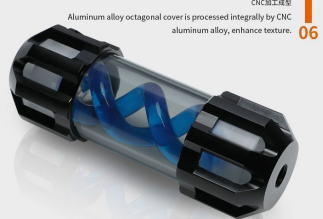

CNC-machined