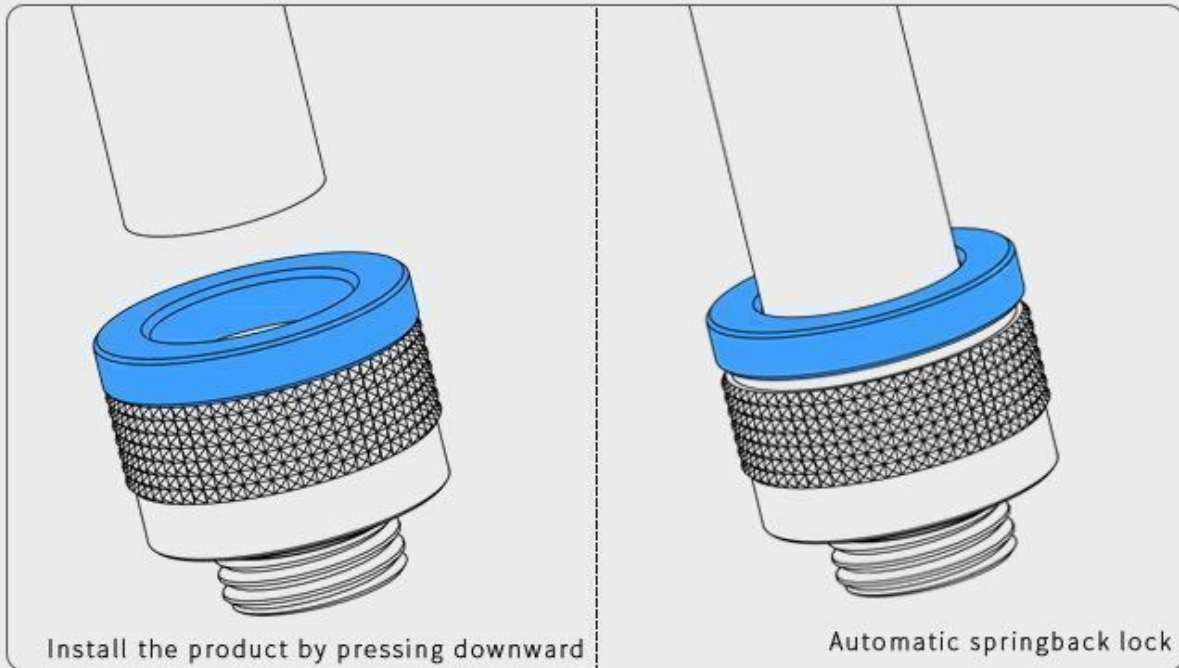

Install tutorial

安装教程