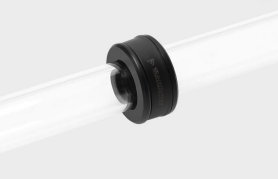

Flexible positioning