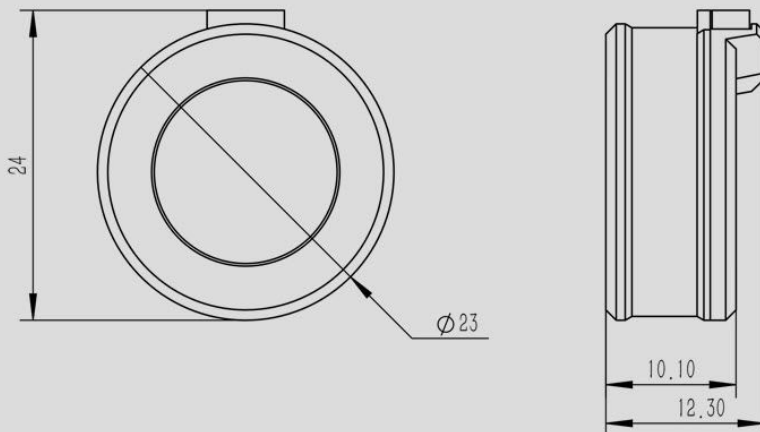

Flexible positioning

灵活定位
 With non-fixed installation, it can emit colorful light after being fixed to any place of the tube at will.

Small volume

体积小巧

With a small volume and light weight of only **2.7grams**,
it will not impose burden on the tube.

08

Appearance size

外观尺寸

Suitable tube diameter: 14mm

09

Purchase information

购买须知

1. Suitable tube diameter: 14mm;
2. Controller type: LRC 2.0 Aurora RGB lighting control system;
3. (The standard does not contain controller. If need, please purchase it separately) ;
4. The structure of the product appearance will be upgraded without prior notice, Material object shall prevail.

Additional Information

Brand	Barrow
SKU	GJLT-01
Weight	0.1000
Color	Black
Lighting Type	LED Ring
Fitting Size	14mm
Length	12mm
LED Color	RGB
Vendor SKU/EAN	6937826614330