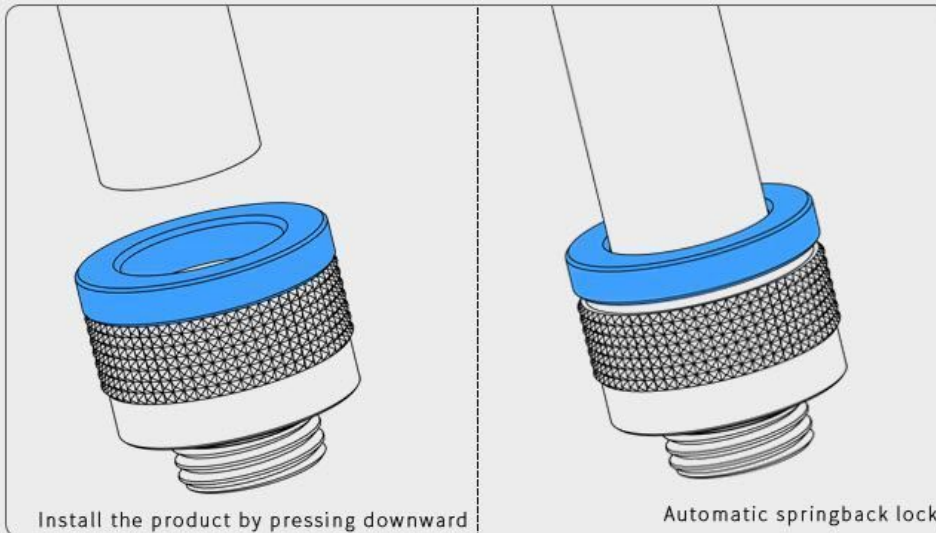

Install tutorial

安装教程