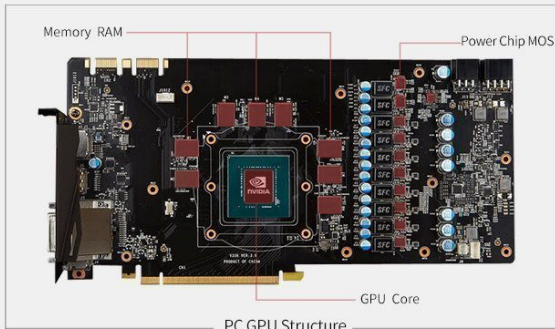

THE WORKING PRINCIPLE OF WATER HEAD

Full coverage water block cooling position

Position: high heating components such as GPU core, Memory RAM, Power chip NOS, tantalum capacitors and so on

The figure is only the principle of understanding, does not mean that the current product trial PCB graphics

The water block radiation principle:

The purest copper back plate fully cover high heating components such as GPU core, Memory RAM, Power chip NOS, tantalum capacitors and so on

Through liquid flow take away the heat that is conducted to the water block to achieve cooling purpose, which make sure players could have a good game experience and the PC remain stable overclocking performance.