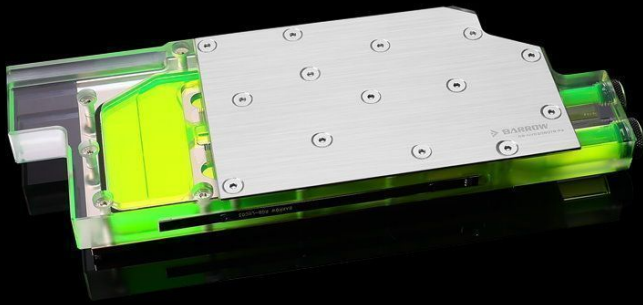

EXPERT ON WATER COOLING

BARROW

WWW.BARROW.COM.CN

High performance full coverage water block

better heat dissipation

More durable work time

longer service life