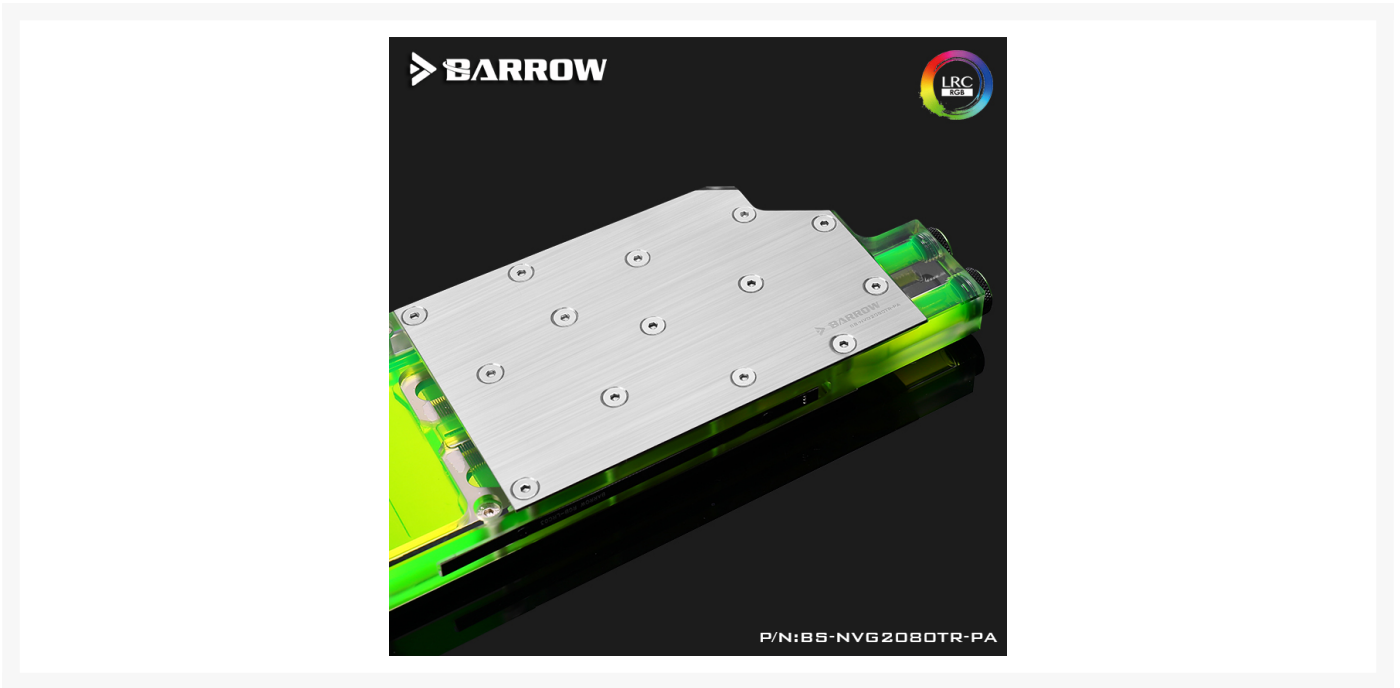

# **BARROW** Barrow RTX2080TI-right inlet and outlet full cover GUP water block Aurora

Special Price  
**\$45.96** was  
**\$139.95**

## Short Description

---

Barrow GPU Waterblocks are made with the purest copper and is nickel plated to give it that mirrored finish.

## Description

---

Barrow GPU Waterblocks are made with the purest copper and is nickel plated to give it that mirrored finish.

EXPERT ON WATER COOLING

**BARROW**

WWW.BARROW.COM.CN