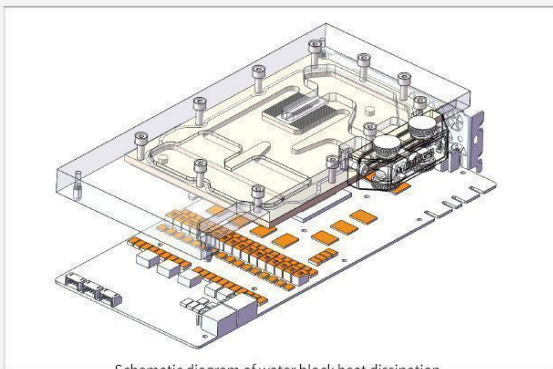

## THE WORKING PRINCIPLE OF WATER HEAD

### Full coverage water block cooling position

Position: high heating components such as GPU core, Memory RAM, Power chip NOS, tantalum capacitors and so on

The figure is only the principle of understanding, does not mean that the current product trial PCB graphics

### The water block radiation principle:

The purest copper back plate fully cover high heating components such as GPU core, Memory RAM, Power chip NOS, tantalum capacitors and so on

Through liquid flow take away the heat that is conducted to the water block to achieve cooling purpose, which make sure players could have a good game experience and the PC remain stable overclocking performance.