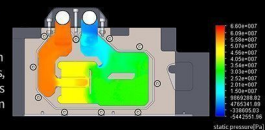

SCIENTIFIC AND RIGOROUS DESIGN

SCIENTIFIC AND RIGOROUS DESIGN

LIGHTING EFFECTS SHOW

LRC RGB FULL COLOR RGB LIGHTING

CONTROL SYSTEM 2.0