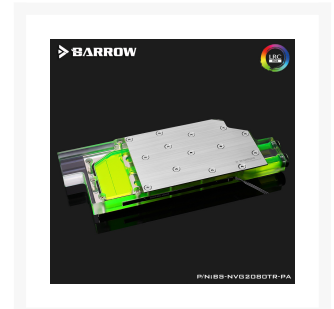

# **BARROW** Barrow RTX2080TI-right inlet and outlet full cover GUP water block Aurora

Special Price  
**\$45.96** was  
**\$139.95**

## Short Description

---

Barrow GPU Waterblocks are made with the purest copper and is nickel plated to give it that mirrored finish.

## Description

---

Barrow GPU Waterblocks are made with the purest copper and is nickel plated to give it that mirrored finish.

EXPERT ON WATER COOLING

**BARROW**

WWW.BARROW.COM.CN