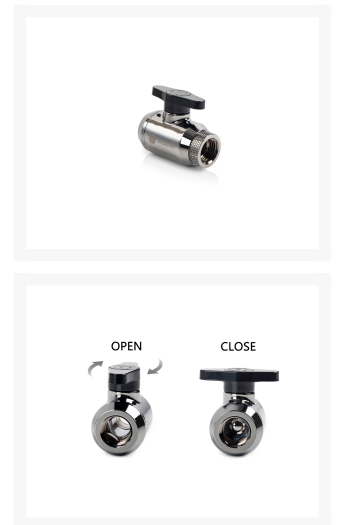

Bitspower Black Sparkle Mini Valve Rotary Inner G1/4" & Inner G14" With Black Handle

\$43.25

Product Images

Short Description

Bitspower Black Sparkle Mini Valve Rotary Inner G1/4" & Inner G14" With Black Handle

Description

Bitspower Black Sparkle Mini Valve Rotary Inner G1/4" & Inner G14" With Black Handle

Features

Features :

1. The World First Deluxe Valve for PC Water-Cooling Application.
2. Min. ID 10MM, True Hi-Flow Design.
3. Excellent Control of Water Flow.
4. Compact and Mini Style.
5. One Side 360-Degree Rotation
6. RoHS Compliant.

Specifications

Thread : Inner G1/4" x 2.

Main Color : Black Sparkle

Handle Color : Black.

*** Bitspower reserves the right to change the product design and interpretations. These are subject to change without notice. Product colors and accessories are based on the actual product. ***