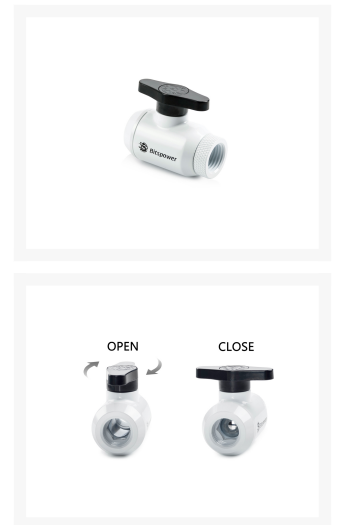

Bitspower Deluxe White Mini Valve Rotary Inner G1/4" & Inner G14" With Black Handle

\$43.25

Product Images

Short Description

Bitspower Deluxe White Mini Valve Rotary Inner G1/4" & Inner G14" With Black Handle

Description

Bitspower Deluxe White Mini Valve Rotary Inner G1/4" & Inner G14" With Black Handle

Features

Features :

1. The World First Deluxe Valve for PC Water-Cooling Application.
2. Min. ID 10MM, True Hi-Flow Design.
3. Excellent Control of Water Flow.
4. Compact and Mini Style.
5. One Side 360-Degree Rotation
6. RoHS Compliant.

Specifications

Thread : Inner G1/4" x 2.

Main Color : Deluxe White

Handle Color : Black.

***** Bitspower reserves the right to change the product design and interpretations. These are subject to change without notice. Product colors and accessories are based on the actual product. *****