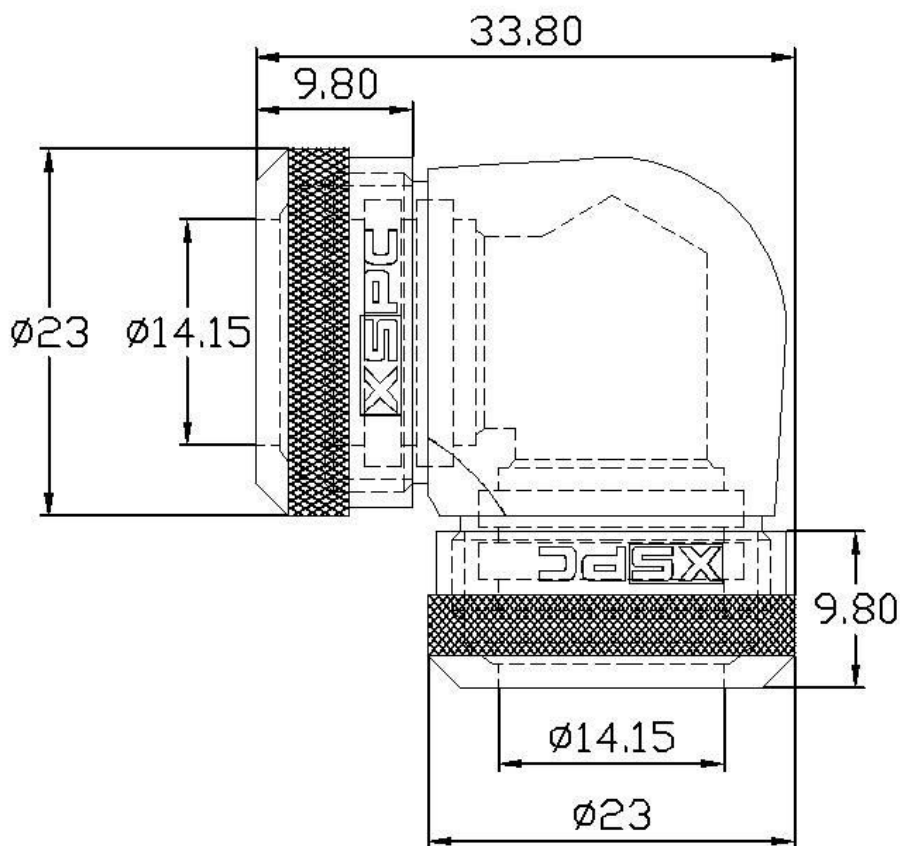

- 90° Angle
- Material: Brass
- Finish: Chrome
- For 14mm OD Rigid Tubing
- G1/4" Thread
- Easy tool free installation

Only for use with XSPC 14mm PETG and Rigid Tubing Fittings

Specifications

Measurements:

One-Year Limited Warranty: XSPC warrants products to be free of defects in materials or workmanship. This warranty does not include damage resulting from accident or misuse. If this product should become defective, return to your place of purchase. This warranty is in lieu of all other warranties expressed or implied including the implied warranties of merchantability of fitness for a particular purpose, whether arising by law, custom or conduct, and the rights and remedies provided under this warranty are exclusive and in lieu of any other rights or remedies. In no event shall XSPC be liable for consequential damages.