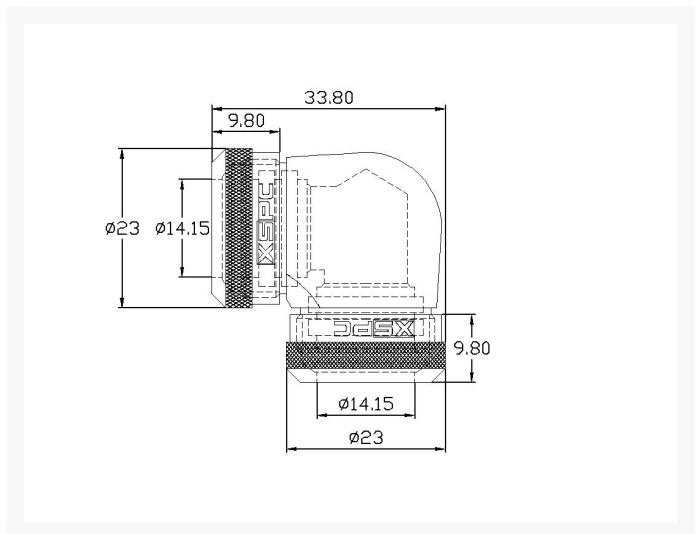

XSPC 14mm Rigid Tubing Elbow Fitting - Chrome Finish

\$11.49

Product Images

Short Description

XSPC Rigid Tubing Elbow Fittings are designed to connect two pieces of 14mm PETG tubing or 14mm metal tubing. The fittings have two push seals and an additional compression seal for a safe and secure connection.

Description

XSPC Rigid Tubing Elbow Fittings are designed to connect two pieces of 14mm PETG tubing or 14mm metal tubing. The fittings have two push seals and an additional compression seal for a safe and secure connection.

Features

- Triple O-Ring Seal

- 90° Angle
- Material: Brass
- Finish: Chrome
- For 14mm OD Rigid Tubing
- G1/4" Thread
- Easy tool free installation

Only for use with XSPC 14mm PETG and Rigid Tubing Fittings

Additional Information

Brand	XSPC
SKU	XSPC-14MM-RIGID-ELBOW-CH
Weight	0.1000
Special Order	No
Fitting Type	Adapter
Fitting Size	14mm
Fitting Angle	90 Degree
Fitting Finish	Chrome
Vendor SKU/EAN	5060175589330