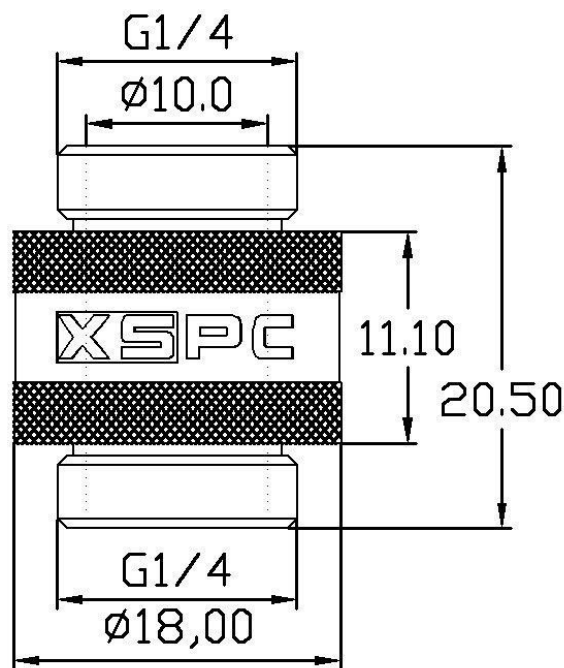

XSPC G1/4" Male to Male Rotary Fitting - Matte Black Finish

\$4.99

Product Images

Short Description

XSPC G1/4" Male to Male Rotary Fitting in beautiful black chrome finish. Great price!

Description

XSPC G1/4" Male to Male Rotary Fitting in beautiful black chrome finish. Great price!

Specifications

- Black Chrome Finish
- 360° Rotation
- G1/4" Thread
- Easy tool free installation

One-Year Limited Warranty: XSPC warrants products to be free of defects in materials or workmanship. This warranty does not include damage resulting from accident or misuse. If this product should become defective, return to your place of purchase. This warranty is in lieu of all other warranties expressed or implied including the implied warranties of merchantability of fitness for a particular purpose, whether arising by law, custom or conduct, and the rights and remedies provided under this warranty are exclusive and in lieu of any other rights or remedies. In no event shall XSPC be liable for consequential damages.

Additional Information

Brand	XSPC
SKU	XSPC-G14-MM-ROT-BK
Weight	0.1000
Special Order	No
Fitting Type	Connector
Fitting Angle	Straight
Fitting Finish	Matte Black
Vendor SKU/EAN	5060175588562