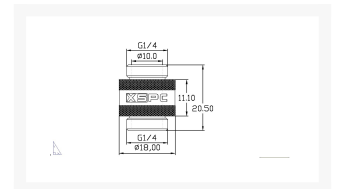

# XSPC G1/4" Male to Male Rotary Fitting - Matte Black Finish

\$4.99

## Short Description

XSPC G1/4" Male to Male Rotary Fitting in beautiful black chrome finish. Great price!

## Description

---

XSPC G1/4" Male to Male Rotary Fitting in beautiful black chrome finish. Great price!

## Additional Information

---

Brand	XSPC
SKU	XSPC-G14-MM-ROT-BK
Weight	0.1000
Special Order	No
Fitting Type	Connector
Fitting Angle	Straight
Fitting Finish	Matte Black
Vendor SKU/EAN	5060175588562