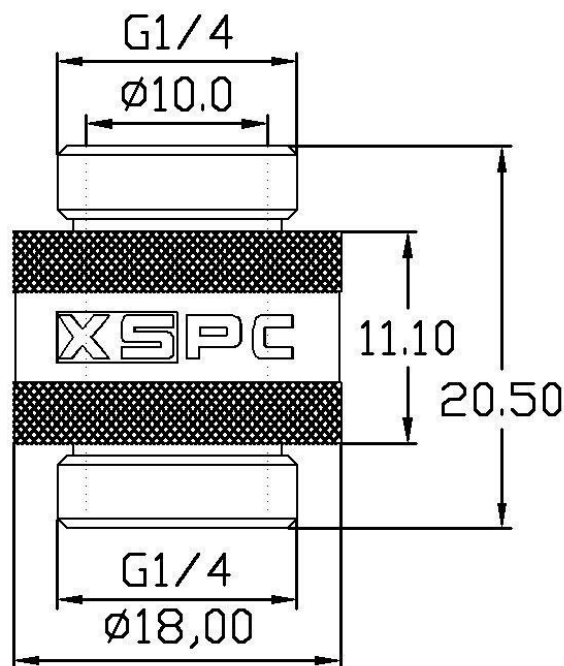

## Short Description

XSPC G1/4" Male to Male Rotary Fitting in beautiful black chrome finish. Great price!

## Description

---

XSPC G1/4" Male to Male Rotary Fitting in beautiful black chrome finish. Great price!

## Specifications

---

- Black Chrome Finish
- 360° Rotation
- G1/4" Thread
- Easy tool free installation

One-Year Limited Warranty: XSPC warrants products to be free of defects in materials or workmanship. This warranty does not include damage resulting from accident or misuse. If this product should become defective, return to your place of purchase. This warranty is in lieu of all other warranties expressed or implied including the implied warranties of merchantability of fitness for a particular purpose, whether arising by law, custom or conduct, and the rights and remedies provided under this warranty are exclusive and in lieu of any other rights or remedies. In no event shall XSPC be liable for consequential damages.

## Additional Information

---

Brand	XSPC
SKU	XSPC-G14-MM-ROT-BK
Weight	0.1000
Special Order	No
Fitting Type	Connector
Fitting Angle	Straight
Fitting Finish	Matte Black
Vendor SKU/EAN	5060175588562