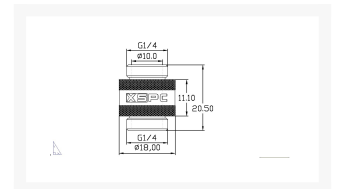

XSPC G1/4" Male to Male Rotary Fitting - Matte Black Finish

\$4.99

Product Images

Short Description

XSPC G1/4" Male to Male Rotary Fitting in beautiful black chrome finish. Great price!

Description

XSPC G1/4" Male to Male Rotary Fitting in beautiful black chrome finish. Great price!

Specifications

- Black Chrome Finish
- 360° Rotation
- G1/4" Thread
- Easy tool free installation

One-Year Limited Warranty: XSPC warrants products to be free of defects in materials or workmanship. This warranty does not include damage resulting from accident or misuse. If this product should become defective, return to your place of purchase. This warranty is in lieu of all other warranties expressed or implied including the implied warranties of merchantability of fitness for a particular purpose, whether arising by law, custom or conduct, and the rights and remedies provided under this warranty are exclusive and in lieu of any other rights or remedies. In no event shall XSPC be liable for consequential damages.

Additional Information

Brand	XSPC
SKU	XSPC-G14-MM-ROT-BK
Weight	0.1000
Special Order	No
Fitting Type	Connector
Fitting Angle	Straight
Fitting Finish	Matte Black
Vendor SKU/EAN	5060175588562