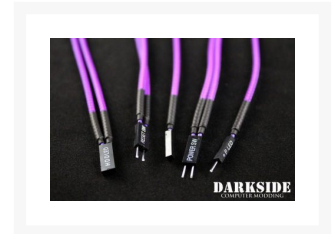

DARKSIDE
COMPUTER MODDING

DARKSIDE Front Panel I/O connection kit – Purple

\$9.79

Product Images

Short Description

Darkside Purple single braid Sleeved Front Panel male-female extension cables. Length 30cm (12').
Included the following cables.

Description

Darkside Purple single braid Sleeved Front Panel male-female extension cables. Length 30cm (12').
Included the following cables:

- HDD LED,
- - P LED,
- + P LED,
- Reset SW ,
- Power SW.

Color: Purple

Length: 30cm (12")

Additional Information

Brand	DarkSide
SKU	DS-0222
Weight	0.4000
Color	Purple
Cable Type	Front Panel I/O Motherboard Connections
Length	12"