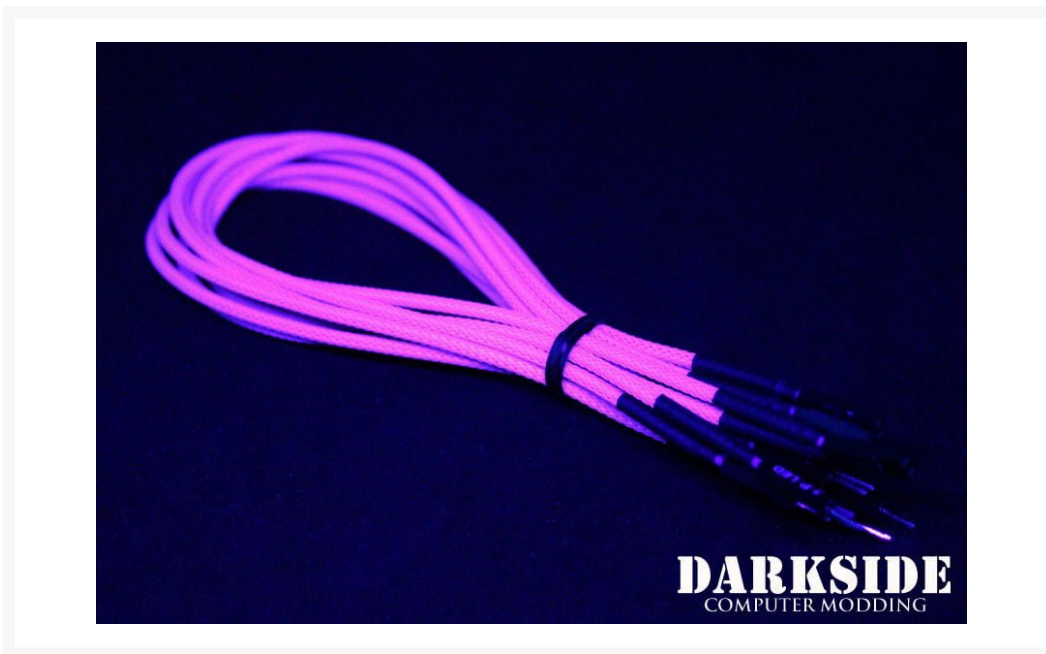

DARKSIDE
COMPUTER MODDING

DARKSIDE Front Panel I/O connection kit – Purple

\$9.79

Product Images

Short Description

Darkside Purple single braid Sleeved Front Panel male-female extension cables. Length 30cm (12').
Included the following cables.

Description

Darkside Purple single braid Sleeved Front Panel male-female extension cables. Length 30cm (12').
Included the following cables:

- HDD LED,
- - P LED,
- + P LED,
- Reset SW ,
- Power SW.

Color: Purple

Length: 30cm (12")

Additional Information

Brand	DarkSide
SKU	DS-0222
Weight	0.4000
Color	Purple
Cable Type	Front Panel I/O Motherboard Connections
Length	12"