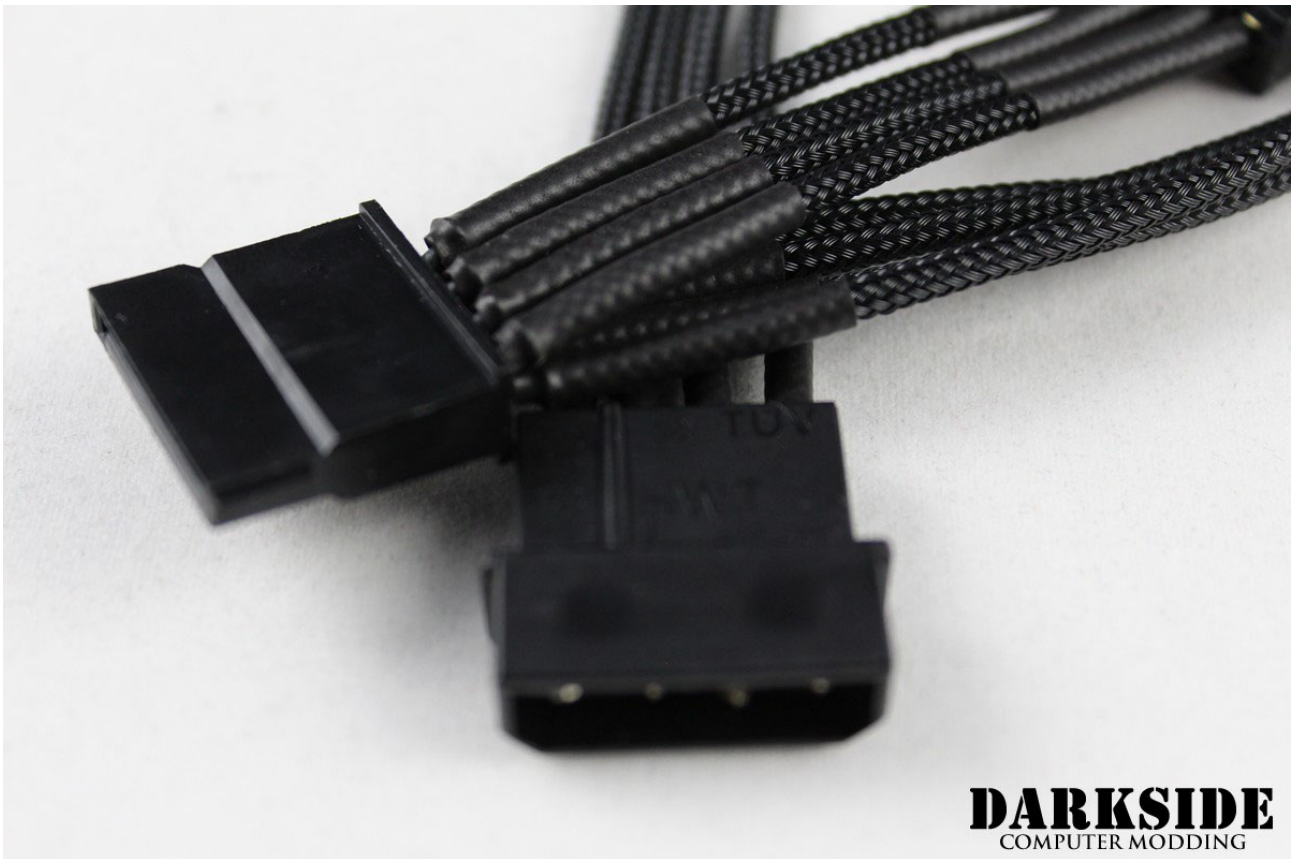

DARKSIDE
COMPUTER MODDING

DarkSide SATA 4-WAY Power Cable 12" (30cm) – Jet Black

\$5.50

Product Images

DARKSIDE
COMPUTER MODDING

Short Description

MOLEX 4-pin to Four-way SATA Splitter cable 12" long. Sleeved in HD sleeve in jet black color.

Description

MOLEX 4-pin to Four-way SATA Splitter cable 12" long. Sleeved in HD sleeve in jet black color.

Specification: 12" (30cm) MOLEX to first SATA power. 4 total SATA power connections.

Color: Jet Black HD Sleeve

Additional Information

Brand	DarkSide
SKU	DS-0595
Weight	0.2000
Color	Black
Cable Type	SATA Splitter
Length	12"