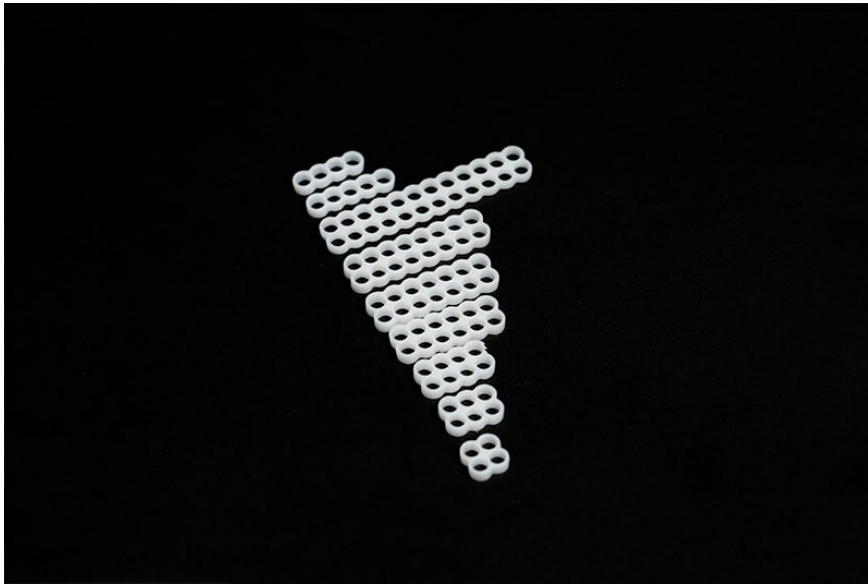

MAINFrame Customs Stealth Cable Combs – White

As low as
\$0.90

Product Images

Short Description

Our Stealth cable combs are truly the last cable combs you will ever need. We have spent hours fine tuning in a comb that not only hugs the wires closely, but also provides the support and durability that your cables need.

One comb per single quantity.

Description

Our Stealth cable combs are truly the last cable combs you will ever need. We have spent hours fine tuning in

a comb that not only hugs the wires closely, but also provides the support and durability that your cables need.

The combs start its journey from a sheet of only the highest quality 1/8" acrylic which provides the combs with its durability. The thickness of the acrylic also plays an important role so that the combs are not too thick compromising its stealthy look. The acrylic sheets are then cut by an extremely precise laser cutter which cuts out the combs from the sheet. The laser beam polishes the inner, and outside edges of the comb to provide an extremely smooth surface. Not every comb made however is perfect. Our very strict quality control eliminates combs that are not up to our high quality standards. We throw any and all combs away that fail our quality control test.

Unlike other combs which are 3D printed producing a fragile comb with rough edges, our stealth cable combs are built to last the life of your cables. With 10's of thousands sold its no wonder!

Made in the U.S.A!