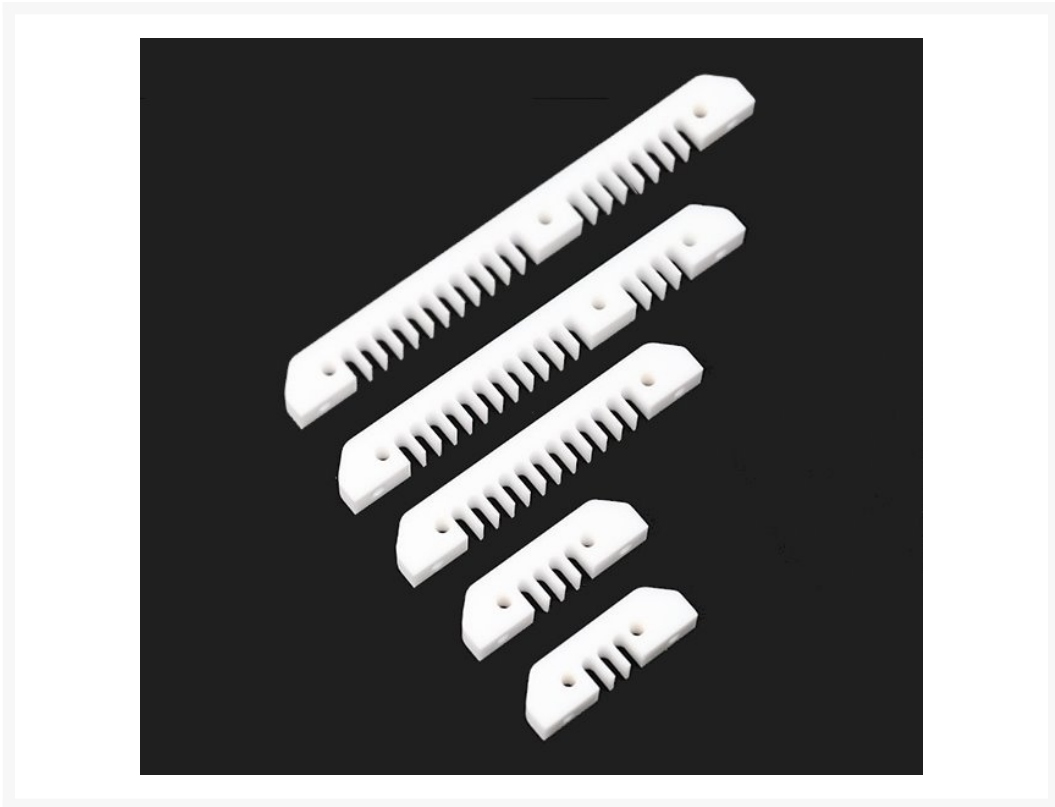

Mainframe Customs Clockwerk Industries Panel Mount Combs – White

As low as
\$3.75

Product Images

Short Description

Developed by Clockwerk Industries over a year ago for the Cyprus29 HAF Stacker case mod, these panel mount combs are an open-ended version allowing you to use them without the need to disassemble your cables.

Description

Developed by Clockwerk Industries over a year ago for the Cyprus29 HAF Stacker case mod, these panel mount combs are an open-ended version allowing you to use them without the need to disassemble your cables.

Features

- Laser Polished Edges
- Made to accommodate 4mm sleeved cables and smaller
- Made of high-quality laser cut acrylic
- Mount to your case with M4 screws (not included)
- Made in the U.S.A.

Additional Information

Brand	MAINFrame Customs
SKU	MC-CWI-PM-WHITE
Weight	0.0500
Color	White
Wire Management Type	Comb
Material	Acrylic

Product Options

Cable Comb wire positions:	6 Rectangle
	8 Rectangle
	24 Rectangle
	24 +8 Rectangle
	24 +16 Rectangle