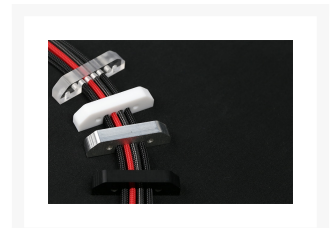

Mainframe Customs Clockwerk Industries Panel Mount Combs – White

As low as
\$3.75

Product Images

Short Description

Developed by Clockwerk Industries over a year ago for the Cyprus29 HAF Stacker case mod, these panel mount combs are an open-ended version allowing you to use them without the need to disassemble your cables.

Description

Developed by Clockwerk Industries over a year ago for the Cyprus29 HAF Stacker case mod, these panel mount combs are an open-ended version allowing you to use them without the need to disassemble your cables.

Features

- Laser Polished Edges
- Made to accommodate 4mm sleeved cables and smaller
- Made of high-quality laser cut acrylic
- Mount to your case with M4 screws (not included)
- Made in the U.S.A.

Additional Information