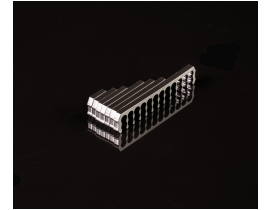

Mainframe Customs Clockwerk Industries Acrylic Rake Cable Combs - BLACK

As low as
\$0.90

Product Images

Short Description

Clockwerk Industries Rake cable combs now in a more affordable acrylic version!

One comb per single quantity.

Description

Clockwerk Industries Rake cable combs now in a more affordable acrylic version!

These easy to use combs tidy up your cable management without the need to de pin your cables. Simply snap the comb over the cables and your done! They provide a clean closed comb look but can be removed easily. These combs are made from a high-quality sheet of acrylic and then laser cut to precision. Furthermore, more time is consumed to laser polish the edges of the comb to give a smooth glass-like appearance. Made 100% right here in the U.S.A. for unmatched quality.

One comb per single quantity.

Features

- Made in the U.S.A.
- Laser Polished Edges
- Precision Laser Cut
- Open Style – Closed Comb Look
- Easy to Attach/Remove

Additional Information

Brand	MAINFrame Customs
SKU	MC-CWI-RAKE-AC-BLACK
Weight	0.0200
Color	Black
Wire Management Type	Comb
Material	Acrylic