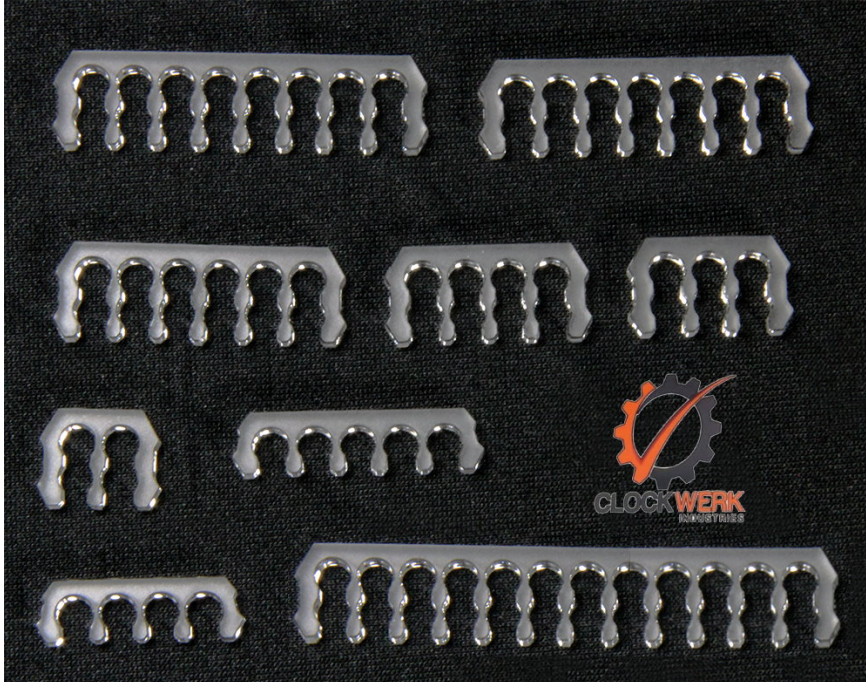

Mainframe Customs Clockwerk Industries Acrylic Rake Cable Combs- CLEAR

As low as
\$0.90

Product Images

Short Description

Clockwerk Industries Rake cable combs now in a more affordable acrylic version!

One comb per single quantity.

Description

Clockwerk Industries Rake cable combs now in a more affordable acrylic version!

These easy to use combs tidy up your cable management without the need to de pin your cables. Simply snap the comb over the cables and your done! They provide a clean closed comb look but can be removed easily. These combs are made from a high-quality sheet of acrylic and then laser cut to precision. Furthermore, more time is consumed to laser polish the edges of the comb to give a smooth glass-like appearance. Made 100% right here in the U.S.A. for unmatched quality.

One comb per single quantity.

Features

- Made in the U.S.A.
- Laser Polished Edges
- Precision Laser Cut
- Open Style – Closed Comb Look
- Easy to Attach/Remove

Additional Information

Brand	MAINFrame Customs
SKU	MC-CWI-RAKE-AC-CLEAR
Weight	0.0200
Color	Clear
Wire Management Type	Comb
Material	Acrylic

Product Options

Cable Comb wire positions:	4 Square
	4 Single Row
	5 Single Row
	6 Rectangle
	8 Rectangle
	12 Rectangle
	14 Rectangle
	16 Rectangle
	24 Rectangle