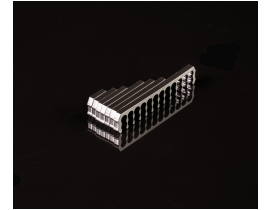

Mainframe Customs Clockwerk Industries Acrylic Rake Cable Combs- CLEAR

As low as
\$0.90

Product Images

Short Description

Clockwerk Industries Rake cable combs now in a more affordable acrylic version!

One comb per single quantity.

Description

Clockwerk Industries Rake cable combs now in a more affordable acrylic version!

These easy to use combs tidy up your cable management without the need to de pin your cables. Simply snap the comb over the cables and your done! They provide a clean closed comb look but can be removed easily. These combs are made from a high-quality sheet of acrylic and then laser cut to precision. Furthermore, more time is consumed to laser polish the edges of the comb to give a smooth glass-like appearance. Made 100% right here in the U.S.A. for unmatched quality.

One comb per single quantity.

Features

- Made in the U.S.A.
- Laser Polished Edges
- Precision Laser Cut
- Open Style – Closed Comb Look
- Easy to Attach/Remove

Additional Information

Brand	MAINFrame Customs
SKU	MC-CWI-RAKE-AC-CLEAR
Weight	0.0200
Color	Clear
Wire Management Type	Comb
Material	Acrylic