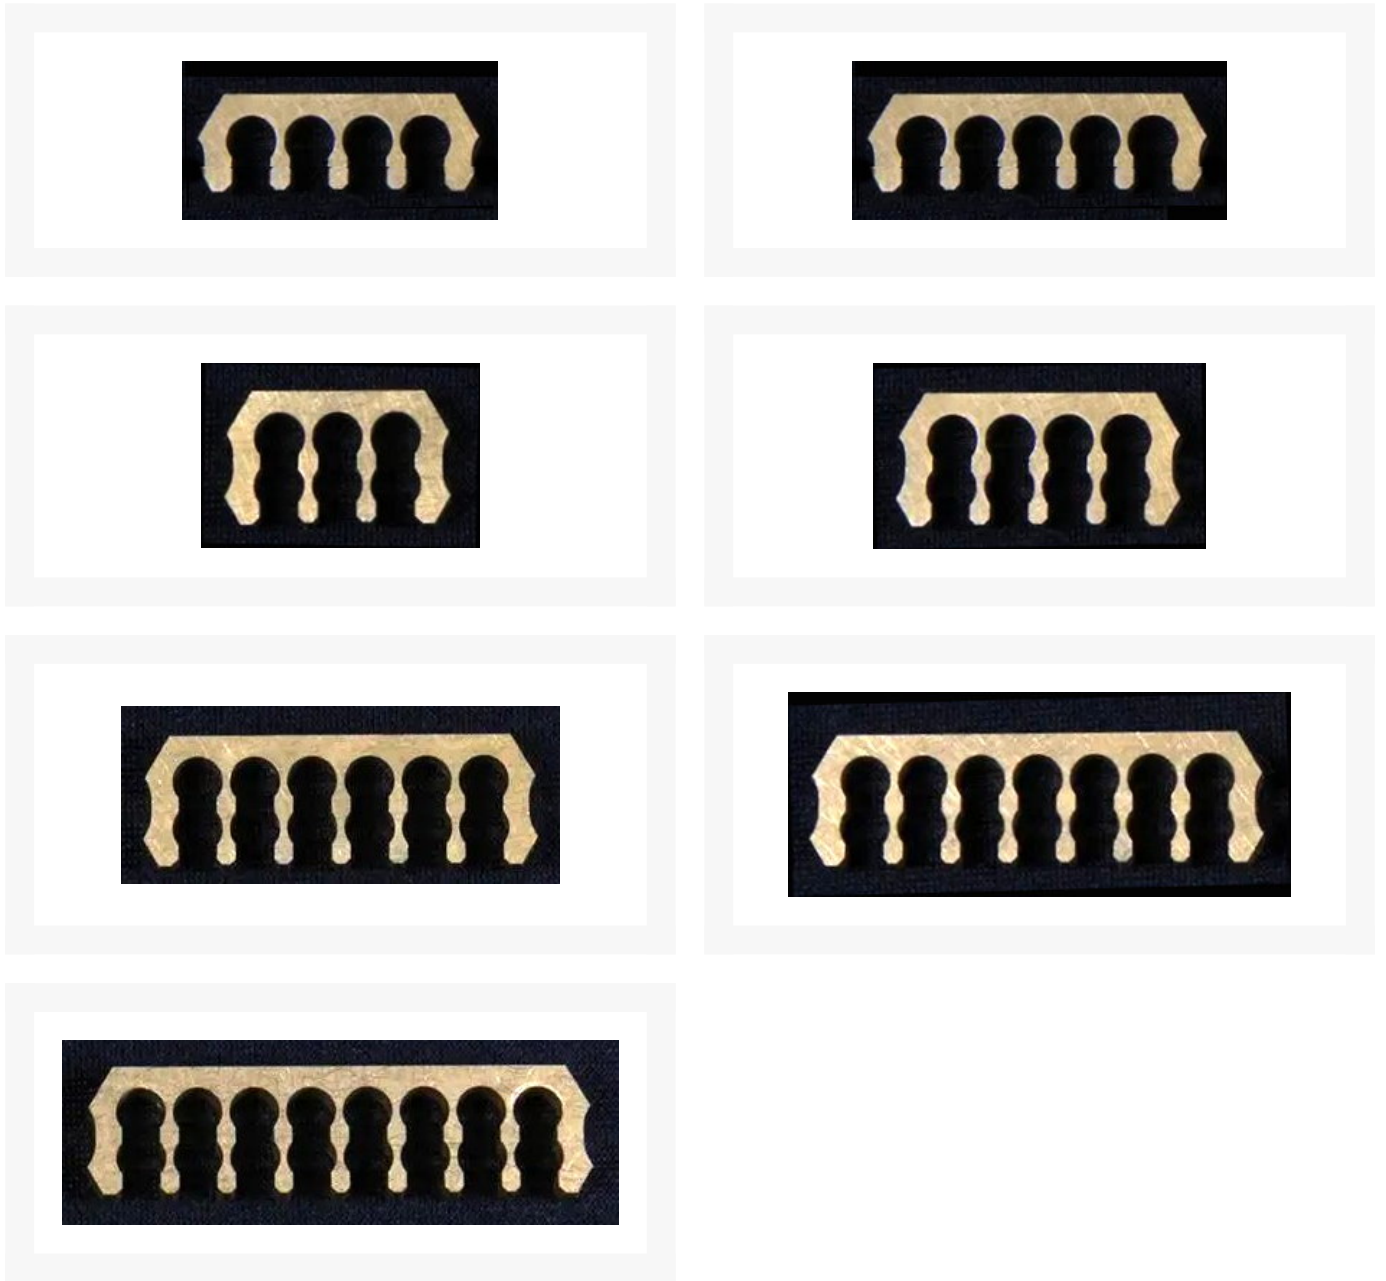

# Mainframe Customs Clockwerk Industries Aluminum Rake Cable Combs - Gold

As low as  
**\$2.90**

## Short Description

---

Clockwerk Industries Rake cable combs make it easy to tidy up your cables without having to unpin them. One comb per single quantity.

## Description

---

Clockwerk Industries Rake cable combs make it easy to tidy up your cables without having to unpin them. Made from high-quality aluminium and then CNC'd with ultimate precision then finished off with a unique design. Rake combs are made for 4mm sleeved cables and work beautifully with our premium Teleios cable

sleeve.

One comb per single quantity.