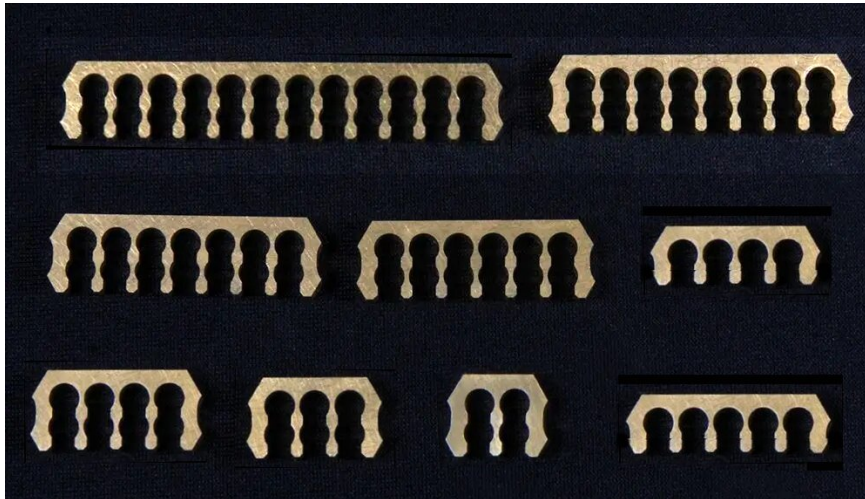

# Mainframe Customs Clockwerk Industries Aluminum Rake Cable Combs - Gold

As low as  
**\$2.90**

## Short Description

---

Clockwerk Industries Rake cable combs make it easy to tidy up your cables without having to unpin them. One comb per single quantity.

## Description

---

Clockwerk Industries Rake cable combs make it easy to tidy up your cables without having to unpin them. Made from high-quality aluminium and then CNC'd with ultimate precision then finished off with a unique design. Rake combs are made for 4mm sleeved cables and work beautifully with our premium Teleios cable

sleeve.

One comb per single quantity.