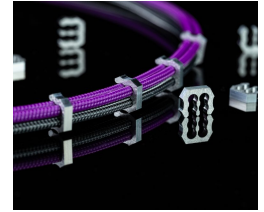

Mainframe Customs Clockwerk Industries Aluminum Rake Cable Combs - Silver

As low as
\$2.50

Product Images

Short Description

Clockwerk Industries Rake cable combs make it easy to tidy up your cables without having to unpin them. One comb per single quantity.

Description

Clockwerk Industries Rake cable combs make it easy to tidy up your cables without having to unpin them. Made from high-quality aluminium and then CNC'd with ultimate precision then finished off with a unique design. Rake combs are made for 4mm sleeved cables and work beautifully with our premium Teleios cable sleeve.

One comb per single quantity.

Features

- High Quality
- Made 100% in the U.S.A.
- Ultra durable
- Awesome look
- Easy installation

Additional Information

Brand	MAINFrame Customs
SKU	MC-CWI-RAKE-SILVER
Weight	0.1000
Color	Silver
Wire Management Type	Comb
Material	Aluminum