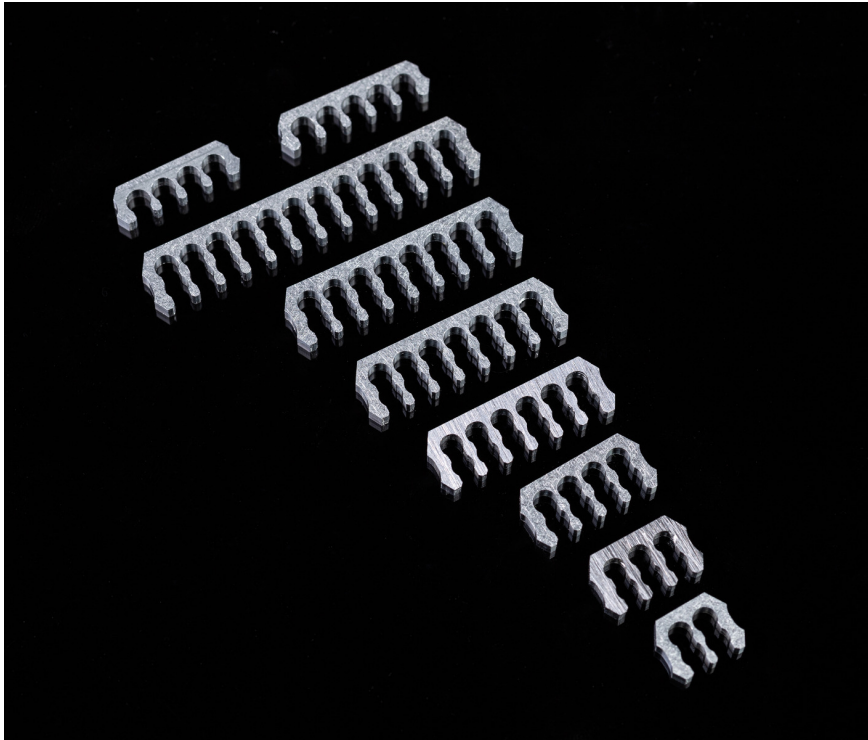

Mainframe Customs Clockwerk Industries Aluminum Rake Cable Combs - Silver

As low as
\$2.50

Product Images

Short Description

Clockwerk Industries Rake cable combs make it easy to tidy up your cables without having to unpin them. One comb per single quantity.

Description

Clockwerk Industries Rake cable combs make it easy to tidy up your cables without having to unpin them. Made from high-quality aluminium and then CNC'd with ultimate precision then finished off with a unique design. Rake combs are made for 4mm sleeved cables and work beautifully with our premium Teleios cable sleeve.

One comb per single quantity.

Features

- High Quality
- Made 100% in the U.S.A.
- Ultra durable
- Awesome look
- Easy installation

Additional Information

Brand	MAINFrame Customs
SKU	MC-CWI-RAKE-SILVER
Weight	0.1000
Color	Silver
Wire Management Type	Comb
Material	Aluminum

Product Options

Cable Comb wire positions:	4 Square
	4 Single Row
	5 Single Row
	6 Rectangle
	8 Rectangle
	12 Rectangle
	14 Rectangle
	16 Rectangle
	24 Rectangle