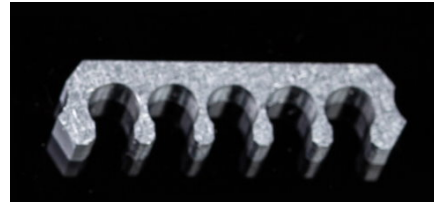

Mainframe Customs Clockwerk Industries Aluminum Rake Cable Combs - Silver

As low as
\$2.50

Product Images

Short Description

Clockwerk Industries Rake cable combs make it easy to tidy up your cables without having to unpin them. One comb per single quantity.

Description

Clockwerk Industries Rake cable combs make it easy to tidy up your cables without having to unpin them. Made from high-quality aluminium and then CNC'd with ultimate precision then finished off with a unique design. Rake combs are made for 4mm sleeved cables and work beautifully with our premium Teleios cable sleeve.

One comb per single quantity.

Features

- High Quality
- Made 100% in the U.S.A.
- Ultra durable
- Awesome look
- Easy installation

Additional Information

Brand	MAINFrame Customs
SKU	MC-CWI-RAKE-SILVER
Weight	0.1000
Color	Silver
Wire Management Type	Comb
Material	Aluminum