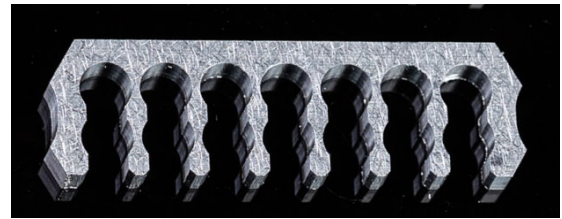

Mainframe Customs Clockwerk Industries Aluminum Rake Cable Combs - Silver

As low as
\$2.50

Product Images

Short Description

Clockwerk Industries Rake cable combs make it easy to tidy up your cables without having to unpin them. One comb per single quantity.

Description

Clockwerk Industries Rake cable combs make it easy to tidy up your cables without having to unpin them. Made from high-quality aluminium and then CNC'd with ultimate precision then finished off with a unique design. Rake combs are made for 4mm sleeved cables and work beautifully with our premium Teleios cable sleeve.

One comb per single quantity.

Features

- High Quality
- Made 100% in the U.S.A.
- Ultra durable
- Awesome look
- Easy installation

Additional Information

Brand	MAINFrame Customs
SKU	MC-CWI-RAKE-SILVER
Weight	0.1000
Color	Silver
Wire Management Type	Comb
Material	Aluminum