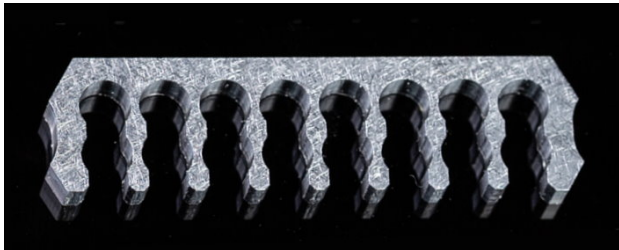

Mainframe Customs Clockwerk Industries Aluminum Rake Cable Combs - Silver

As low as
\$2.50

Product Images

Short Description

Clockwerk Industries Rake cable combs make it easy to tidy up your cables without having to unpin them. One comb per single quantity.

Description

Clockwerk Industries Rake cable combs make it easy to tidy up your cables without having to unpin them. Made from high-quality aluminium and then CNC'd with ultimate precision then finished off with a unique design. Rake combs are made for 4mm sleeved cables and work beautifully with our premium Teleios cable sleeve.

One comb per single quantity.

Features

- High Quality
- Made 100% in the U.S.A.
- Ultra durable
- Awesome look
- Easy installation

Additional Information

Brand	MAINFrame Customs
SKU	MC-CWI-RAKE-SILVER
Weight	0.1000
Color	Silver
Wire Management Type	Comb
Material	Aluminum