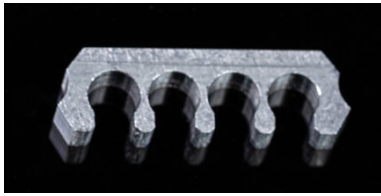

Mainframe Customs Clockwerk Industries Aluminum Rake Cable Combs - Silver

As low as
\$2.50

Product Images

Short Description

Clockwerk Industries Rake cable combs make it easy to tidy up your cables without having to unpin them. One comb per single quantity.

Description

Clockwerk Industries Rake cable combs make it easy to tidy up your cables without having to unpin them. Made from high-quality aluminium and then CNC'd with ultimate precision then finished off with a unique design. Rake combs are made for 4mm sleeved cables and work beautifully with our premium Teleios cable sleeve.

One comb per single quantity.

Features

- High Quality
- Made 100% in the U.S.A.
- Ultra durable
- Awesome look
- Easy installation

Additional Information

Brand	MAINFrame Customs
SKU	MC-CWI-RAKE-SILVER
Weight	0.1000
Color	Silver
Wire Management Type	Comb
Material	Aluminum