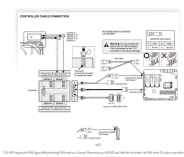

PREMIUM LOOK, EXQUISITE DETAILING