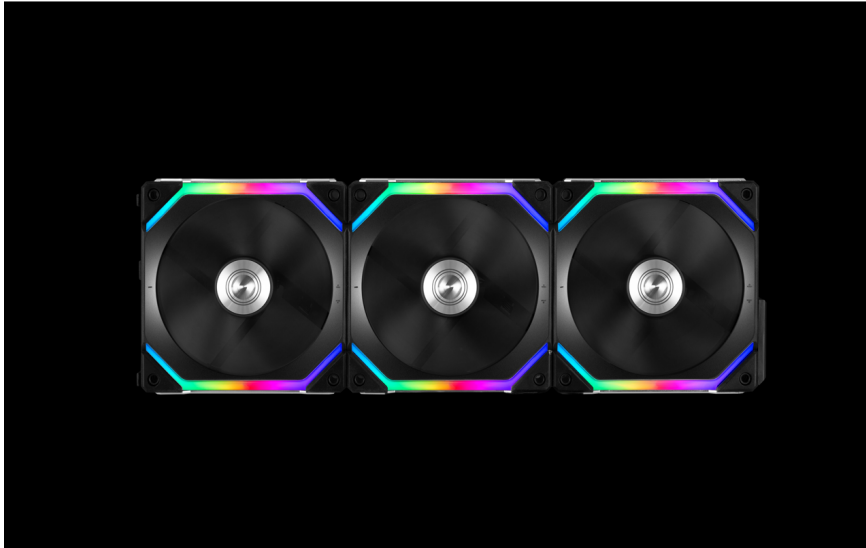

## Quick-connect, Interlocking Tracts Fluid Dynamic Bearing 120mm aRGB Case Fan - 3-Pack - Black

Special Price  
**\$79.99** was  
**\$89.99**

## Short Description

---

Lian Li has launched the UNI FAN SL120 combining style, performance, and creativity, the white and the black UNI FAN SL120. These are fans that feature a unique, modular interlocking system, which allows users to couple up to 16 fans together (under one controller) with a few simple actions. A special cable module with pin-to-pin contact points also means less wiring to worry about. Oh, and it can even sync up to 32 LEDs per fan for RGB goodness.

## Description

---

Lian Li has launched the UNI FAN SL120 combining style, performance, and creativity, the white and the black UNI FAN SL120. These are fans that feature a unique, modular interlocking system, which allows users to couple up to 16 fans together (under one controller) with a few simple actions. A special cable module with pin-to-pin contact points also means less wiring to worry about. Oh, and it can even sync up to 32 LEDs per fan for RGB goodness.

Say goodbye to cable clutter and time wasted tightening screws with the new interlocking mechanism of the UNI FAN SL120. Designed to slide and lock, the interlocking mechanism and quick-connect PINs ensure that structural rigidity and power is sustained along the cluster of fans. With its modular approach, power to the fan blades and LEDs is provided by an easy sliding connector, meaning only two cables are necessary to power up to 4 fans. Connected to a hub that can host up to 4 clusters, this means up to 16 fans require only 8 cables, compared to 32 with traditional fans, making cable management a breeze. And since the cluster acts as one, the sturdiness means fewer screws are required to mount the fans securely to the system, saving precious time and avoiding awkward screwing positions during the installation process.