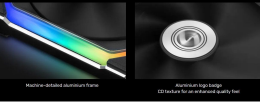

PREMIUM LOOK, EXQUISITE DETAILING