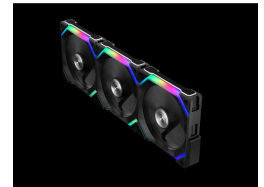

## Quick-connect, Interlocking Tracts Fluid Dynamic Bearing 120mm aRGB Case Fan - 3-Pack - Black

Special Price  
**\$79.99** was  
**\$89.99**

## Short Description

---

Lian Li has launched the UNI FAN SL120 combining style, performance, and creativity, the white and the black UNI FAN SL120. These are fans that feature a unique, modular interlocking system, which allows users to couple up to 16 fans together (under one controller) with a few simple actions. A special cable module with pin-to-pin contact points also means less wiring to worry about. Oh, and it can even sync up to 32 LEDs per fan for RGB goodness.

Say goodbye to cable clutter and time wasted tightening screws with the new interlocking mechanism of the UNI FAN SL120. Designed to slide and lock, the interlocking mechanism and quick-connect PINs ensure that structural rigidity and power is sustained along the cluster of fans. With its modular approach, power to the fan blades and LEDs is provided by an easy sliding connector, meaning only two cables are necessary to power up to 4 fans. Connected to a hub that can host up to 4 clusters, this means up to 16 fans require only 8 cables, compared to 32 with traditional fans, making cable management a breeze. And since the cluster acts as one, the sturdiness means fewer screws are required to mount the fans securely to the system, saving precious time and avoiding awkward screwing positions during the installation process.