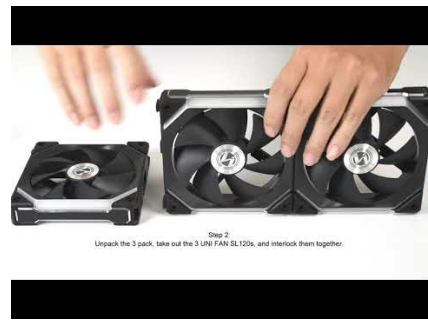

Short Description

Lian Li has launched the UNI FAN SL120 combining style, performance, and creativity, the white and the black UNI FAN SL120. These are fans that feature a unique, modular interlocking system, which allows users to couple up to 16 fans together (under one controller) with a few simple actions. A special cable module with pin-to-pin contact points also means less wiring to worry about. Oh, and it can even sync up to 32 LEDs per fan for RGB goodness.

Description

Lian Li has launched the UNI FAN SL120 combining style, performance, and creativity, the white and the black UNI FAN SL120. These are fans that feature a unique, modular interlocking system, which allows users to couple up to 16 fans together (under one controller) with a few simple actions. A special cable module with pin-to-pin contact points also means less wiring to worry about. Oh, and it can even sync up to 32 LEDs per fan for RGB goodness.

LIAN LI Industrial Co. Ltd., a leading manufacturer of aluminum chassis and PC accessories, announces the UNI FAN SL120, an innovative approach to reducing cables by interlocking and daisy-chaining the fans. Designed as 120mm high static pressure PWM fans with addressable RGB LEDs, the UNI FAN SL120 has a newly patented quick-connect daisy-chaining style system that simplifies cable management and mounting efforts. With up to 16 fans (4 sets of 4) under one fan controller, users can easily create an adapted profile to