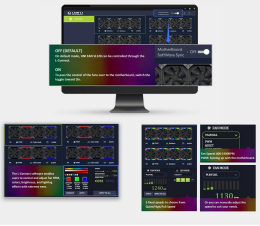

AVAILABLE IN TWO COLORS

BLACK WHITE

UNPRECEDENTED MODULARITY

DESIGNATED CABLE MODULES FOR FAN SLI 120

SOPHISTICATED RGB LIGHTING

VIBRANT RGB LIGHTING VISIBLE FROM ALL ANGLES