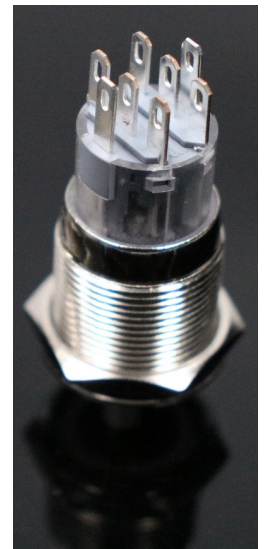

ae 19mm 12V 3 positions Stainless Steel Switch With Illuminated Ring- Orange

\$10.95

Product Images

Short Description

These switches are to be installed in a 19mm diameter slot and have 3 different positions when turning dial. They are powered by 12V and are made of stainless steel. They also have a illuminated Ring around the top.

This is a bare switch only and will need wiring to be able to use.

Description

These switches are to be installed in a 19mm diameter slot and have 3 different positions when turning dial. They are powered by 12V and are made of stainless steel. They also have a illuminated Ring around the top.

This is a bare switch only and will need wiring to be able to use.

Specifications

Install diameter:19mm

Switch rating: 3A/250VAC

Shape: Flat head

Function: Three position maintain Selector switch (2NO2NC)

Led type: Illuminated arrow

Color: Red,Green,Yellow,Blue,White,Orange,Purple

Voltage: from 1.8V to 250V

Terminal: 8 Pin terminal

Crust material: stainless steel

IP rating: IP65

Temperature: - 40 to 75 Degree

Additional Information

Brand	AE
SKU	AE-19MM-3P-12V-SWITCH-OR
Weight	0.1500
Color	Silver
Switch Type	Vandal (Latching)
LED Color	Orange
Material	Stainless Steel