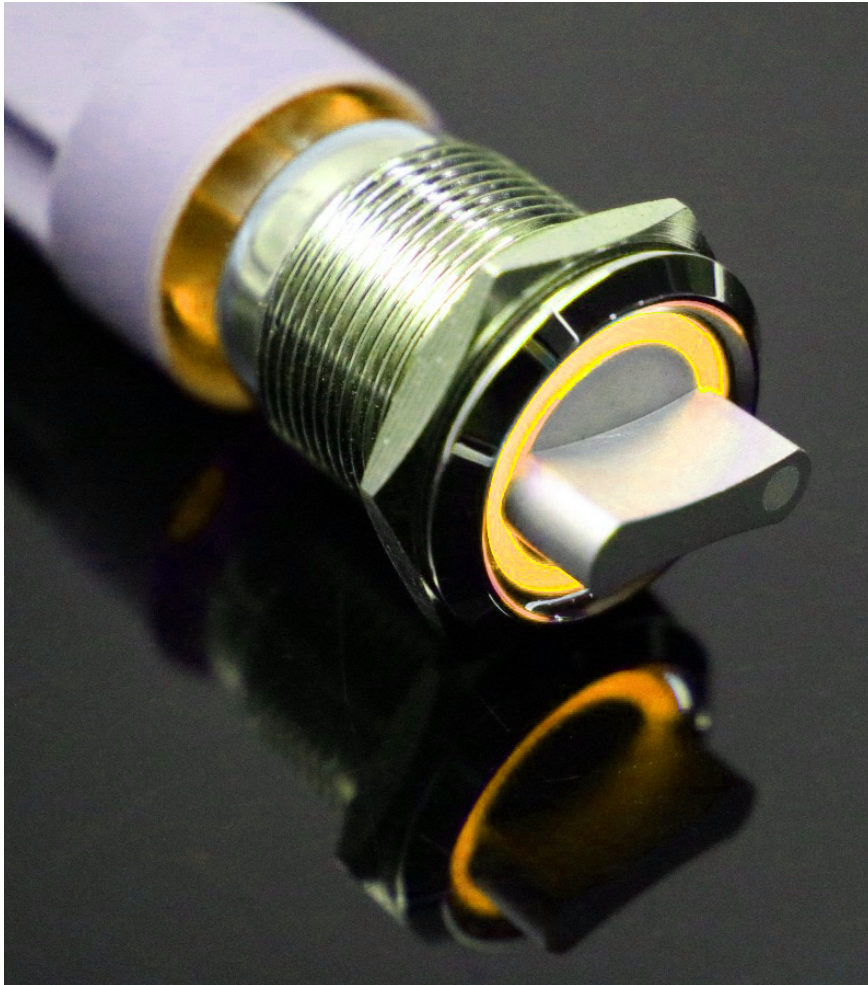

ae 19mm 12V 3 positions Stainless Steel Switch With Illuminated Ring- Orange

\$10.95

Product Images

Short Description

These switches are to be installed in a 19mm diameter slot and have 3 different positions when turning dial. They are powered by 12V and are made of stainless steel. They also have a illuminated Ring around the top.

This is a bare switch only and will need wiring to be able to use.

Description

These switches are to be installed in a 19mm diameter slot and have 3 different positions when turning dial. They are powered by 12V and are made of stainless steel. They also have a illuminated Ring around the top.

This is a bare switch only and will need wiring to be able to use.

Specifications

Install diameter:19mm

Switch rating: 3A/250VAC

Shape: Flat head

Function: Three position maintain Selector switch (2NO2NC)

Led type: Illuminated arrow

Color: Red,Green,Yellow,Blue,White,Orange,Purple

Voltage: from 1.8V to 250V

Terminal: 8 Pin terminal

Crust material: stainless steel

IP rating: IP65

Temperature: - 40 to 75 Degree

Additional Information

Brand	AE
SKU	AE-19MM-3P-12V-SWITCH-OR
Weight	0.1500
Color	Silver
Switch Type	Vandal (Latching)
LED Color	Orange
Material	Stainless Steel