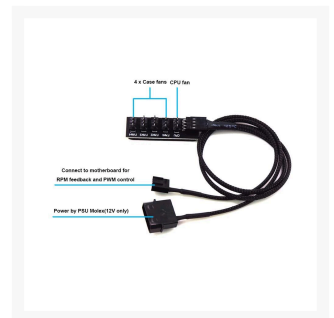

ae 5 Way PWM (4-Pin) Fan Hub Molex Powered - Sleeved

\$12.95

Product Images

Short Description

This Fan Hub has 5 4-Pin PWM fan connectors and can be powered by a Molex connector. The cables on this hub are all professionally sleeved in black premium sleeving.

Description

This Fan Hub has 5 4-Pin PWM fan connectors and can be powered by a Molex connector. The cables on this hub are all professionally sleeved in black premium sleeving.

Specifications

Specifications:

- Item Type: 5-Port Fan Hub
- Material: Nylon + Plastic + Metal
- Color: Black (As the picture shown)
- Cable Sleeving: Yes
- Length: Approx. 40cm
- Package Include: 1 x CPU cooling fan splitter adapter

Additional Information

Brand	AE
SKU	AE-FAN-HUB-5WAY-MOLEX
Weight	0.1000
Color	Black
Fan Accessory Type	PWM Fan Hub