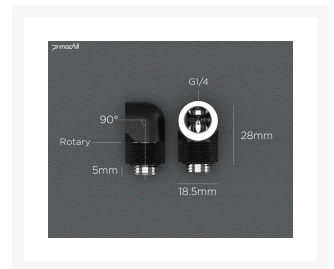

# PrimoChill Male to Female G 1/4in. 90 Degree SX Rotary Elbow Fitting

As low as  
**\$14.99**

## Short Description

---

The PrimoChill Male to Female G 1/4in. 90 Degree SX Rotary Elbow Fitting is an easy solution when trying to change direction quickly with your loop. This adapter is great for redirecting tubing runs away from components at unconventional angles. The rotary function allows you to aim the connection in any desired direction 90 degrees from the mount.

## Description

---

The PrimoChill Male to Female G 1/4in. 90 Degree SX Rotary Elbow Fitting is an easy solution when trying to change direction quickly with your loop. This adapter is great for redirecting tubing runs away from components at unconventional angles. The rotary function allows you to aim the connection in any desired direction 90 degrees from the mount.

## Specifications

---

- Thread: Male G 1/4 and Female G 1/4
- Material: Coated Brass