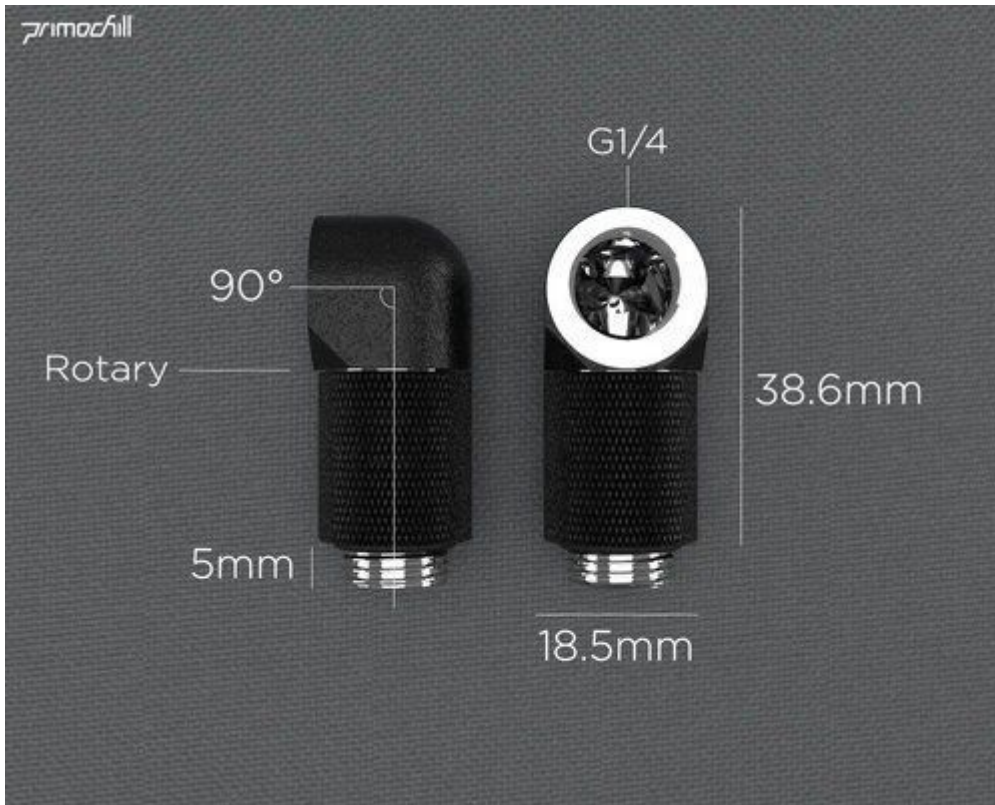

PrimoChill Male to Female G 1/4in. 90 Degree SX Rotary 20mm Extension Elbow Fitting

As low as
\$12.99

Product Images

Short Description

The PrimoChill Male to Female G 1/4in. 90 Degree SX Rotary 20mm Extension Elbow Fitting is an easy solution when trying to change direction quickly with your loop. This adapter is great for redirecting tubing runs away from components at unconventional angles. The rotary function allows you to aim the connection in any desired direction 90 degrees from the mount. The 20mm extension gives added clearance should other components be in the way or a bit more height is needed for a perfect fit.

Description

The PrimoChill Male to Female G 1/4in. 90 Degree SX Rotary 20mm Extension Elbow Fitting is an easy solution when trying to change direction quickly with your loop. This adapter is great for redirecting tubing runs away from components at unconventional angles. The rotary function allows you to aim the connection in any desired direction 90 degrees from the mount. The 20mm extension gives added clearance should other components be in the way or a bit more height is needed for a perfect fit.

Features

Dimensions:

Specifications

Specifications

- Thread: Male G 1/4in. and Female G 1/4in.
- Material: Coated Brass

Included Parts

- 1x Male to Female G 1/4in. 90 Degree SX Rotary 20mm Extension Elbow
- 1x Installed oring on male threaded side

Additional Information

Brand	Primochill
SKU	FA90E20
Weight	0.1000
Fitting Type	Rotary
Fitting Angle	90 Degree

Product Options

Primochill Colors:

Candy Copper

Candy Gold

Candy Pink

Candy Purple