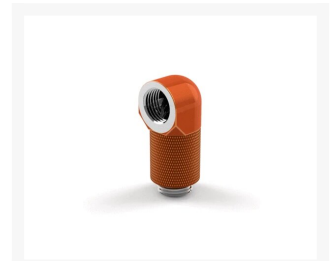

PrimoChill Male to Female G 1/4in. 90 Degree SX Rotary 20mm Extension Elbow Fitting

As low as
\$12.99

Product Images

Short Description

The PrimoChill Male to Female G 1/4in. 90 Degree SX Rotary 20mm Extension Elbow Fitting is an easy solution when trying to change direction quickly with your loop. This adapter is great for redirecting tubing runs away from components at unconventional angles. The rotary function allows you to aim the connection in any desired direction 90 degrees from the mount. The 20mm extension gives added clearance should other components be in the way or a bit more height is needed for a perfect fit.

Description

The PrimoChill Male to Female G 1/4in. 90 Degree SX Rotary 20mm Extension Elbow Fitting is an easy solution when trying to change direction quickly with your loop. This adapter is great for redirecting tubing runs away from components at unconventional angles. The rotary function allows you to aim the connection in any desired direction 90 degrees from the mount. The 20mm extension gives added clearance should other components be in the way or a bit more height is needed for a perfect fit.

Features

Dimensions:

Specifications

Specifications

- Thread: Male G 1/4in. and Female G 1/4in.
- Material: Coated Brass

Included Parts

- 1x Male to Female G 1/4in. 90 Degree SX Rotary 20mm Extension Elbow
- 1x Installed oring on male threaded side

Additional Information

Brand	Primochill
SKU	FA90E20
Weight	0.1000
Fitting Type	Rotary
Fitting Angle	90 Degree

Product Options

Primochill Colors:

Candy Copper

Candy Gold

Candy Pink

Candy Purple