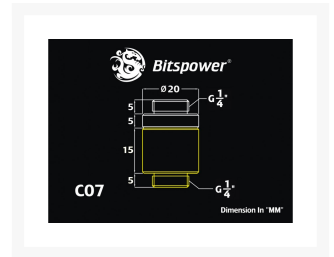

Bitspower Premium G1/4" Carbon Black D-Plug Set

\$9.50

Product Images

Short Description

This is the finest made fittings we have ever offered! This is a special D-Plug set for direct connection on watercooling parts, such as pumps, making removal extremely easy. Can be use for any product that use G 1/4" fittings. These will screw into any available port. Learn the name; Bitspower Premium water cooling products! Great looking new Carbon Black Finish!

Description

This is the finest made fittings we have ever offered! This is a special D-Plug set for direct connection on watercooling parts, such as pumps, making removal extremely easy. Can be use for any product that use G 1/4" fittings. These will screw into any available port. Learn the name; Bitpower Premium water cooling products! Great looking new Carbon Black Finish!

Features

- Special Design for PC Water Cooling
- Perfect Surface treatment
- TRUE Hi-Flow
- Hidden O-Ring Design

Specifications

- Material : Hi Quality Brass with Carbon Black Finish
- Thread : G1/4"

Additional Information

Brand	Bitpower
SKU	BP-CBWP-C07
Weight	0.1000
Special Order	No
Fitting Type	Disconnect
Fitting Angle	Straight
Fitting Finish	Carbon Black
Vendor SKU/EAN	4711946747978