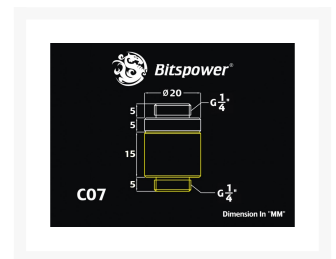

# Bitspower Premium G1/4" Deluxe White D-Plug Set

\$9.50

## Short Description

This is the finest made fittings we have ever offered! This is a special D-Plug set for direct connection on watercooling parts, such as pumps, making removal extremely easy. Can be use for any product that use G 1/4" fittings. These will screw into any available port. Learn the name; Bitspower Premium water cooling products! Great looking new Deluxe White Finish!