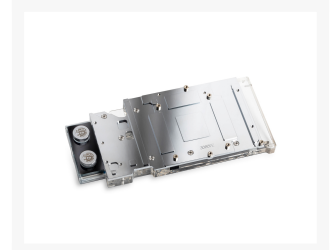

# Bitspower Classic VGA Water Block for GeForce RTX 3080 Founders Edition

Special Price  
**\$135.96** was  
**\$169.95**

## Short Description

Bitspower Classic VGA Water Block for GeForce RTX 3080 Founders Edition

The Bitspower Classic VGA Water Block for GeForce RTX 3080 Founders Edition, designed for the powerful GeForce RTX 3080 Founders Edition graphic cards, has been specifically engineered to provide the best temperature control while also keeping the aesthetic elegance that Bitspower is known for.

## Description

Bitspower Classic VGA Water Block for GeForce RTX 3080 Founders Edition

The Bitspower Classic VGA Water Block for GeForce RTX 3080 Founders Edition, designed for the powerful GeForce RTX 3080 Founders Edition graphic cards, has been specifically engineered to provide the best temperature control while also keeping the aesthetic elegance that Bitspower is known for.

Covering the full length of the card, the water block is layered with a nickel and chromium plated copper base plate that is meticulously carved to allocate the most contact over the GPU and VRM area. Moreover, the water block is covered by an acrylic top layer equipped with a Bitspower Digital RGB LED strip that is sure to make your system look amazing.