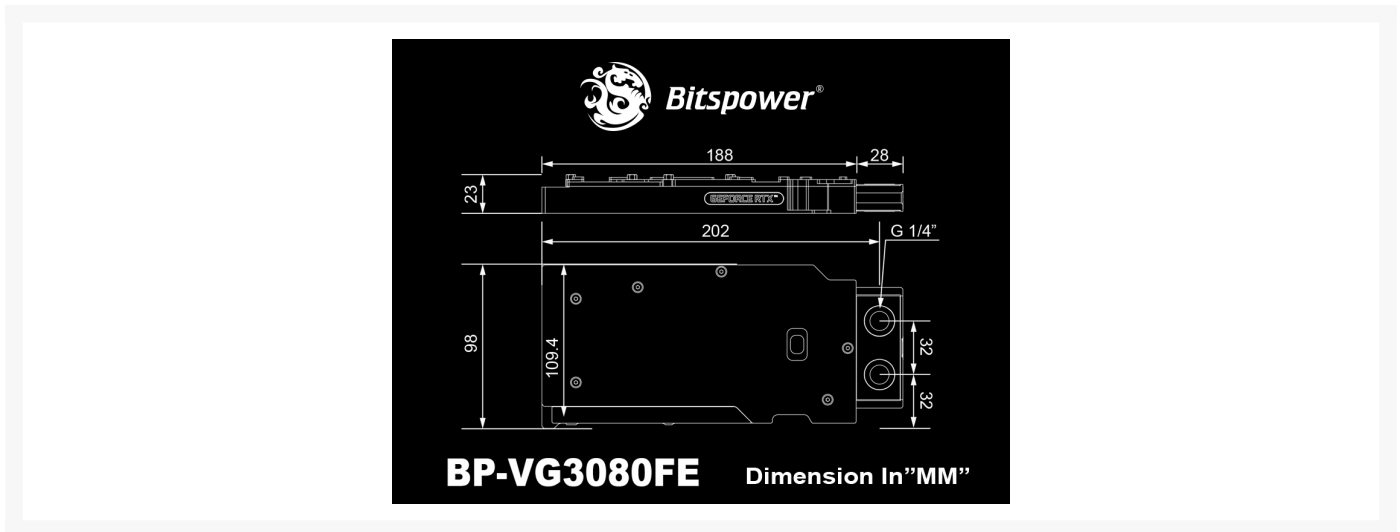

Short Description

Bitspower Classic VGA Water Block for GeForce RTX 3080 Founders Edition

The Bitspower Classic VGA Water Block for GeForce RTX 3080 Founders Edition, designed for the powerful GeForce RTX 3080 Founders Edition graphic cards, has been specifically engineered to provide the best temperature control while also keeping the aesthetic elegance that Bitspower is known for.

Description

Bitspower Classic VGA Water Block for GeForce RTX 3080 Founders Edition

The Bitspower Classic VGA Water Block for GeForce RTX 3080 Founders Edition, designed for the powerful GeForce RTX 3080 Founders Edition graphic cards, has been specifically engineered to provide the best temperature control while also keeping the aesthetic elegance that Bitspower is known for.

Covering the full length of the card, the water block is layered with a nickel and chromium plated copper base plate that is meticulously carved to allocate the most contact over the GPU and VRM area. Moreover, the water block is covered by an acrylic top layer equipped with a Bitspower Digital RGB LED strip that is sure to make your system look amazing.

The Bitspower Classic VGA Water Block for GeForce RTX 3080 Founders Edition is sure to become the center of attention of your case with bright LEDs that are certified by ASUS AURA Sync, GIGABYTE RGB Fusion 2.0, MSI Mystic Light Sync, ASRock Polychrome, BIOSTAR VIVID LED DJ and Razer Chroma.

The Bitspower Classic VGA Water Block for GeForce RTX 3080 Founders Edition, designed for the powerful GeForce RTX 3080 Founders Edition graphic cards, has been specifically engineered to provide the best temperature control while also keeping the aesthetic elegance that Bitspower is known for.

Covering the full length of the card, the water block is layered with a nickel and chromium plated copper base plate that is meticulously carved to allocate the most contact over the GPU and VRM area. Moreover, the water block is covered by an acrylic top layer equipped with a Bitspower Digital RGB LED strip that is sure to make your system look amazing.