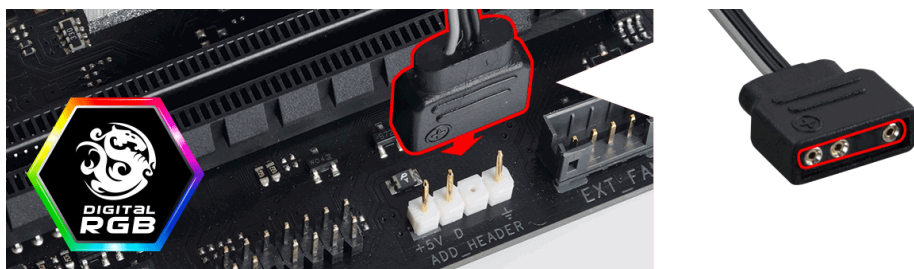

*** Bitspower reserves the right to change the product design and interpretations. These are subject to change without notice. Product colors and accessories are based on the actual product. ***

*** From 15th March 2018, all of our installation guides will be provided electronically via an easy-to-use QR code attached to the packaging. ***

*** Before filling in the water, please make sure all the components are installed correctly. To prevent any leakage which may damage the PC components, please perform a 24-hour leaking test with only the pump connected to the power supply. ***

Last updated : 2020-11-18 08:35:11