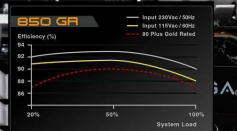

LLC RESONANT CIRCUIT LAYOUT