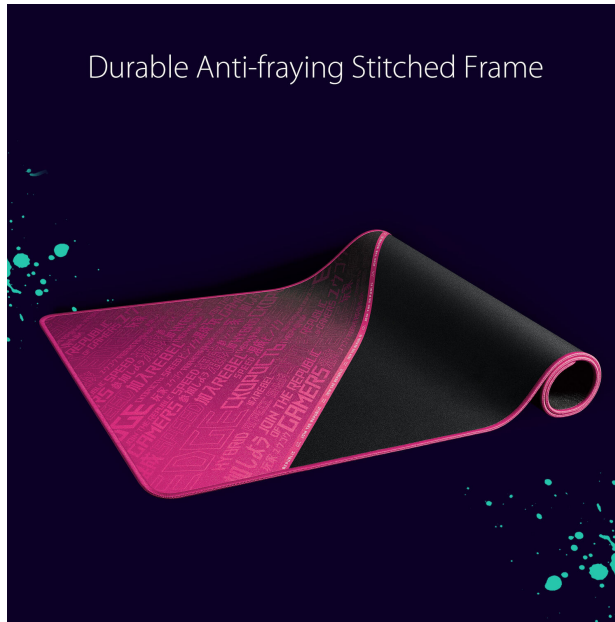

ASUS ROG Sheath Electro Punk Mouse Pad (Extra-Large)

\$34.95

Product Images

Durable Anti-fraying Stitched Frame

Short Description

ROG Sheath Electro Punk is an extra-large, gaming-optimized mouse pad that's compatible with all sensor types and sensitivities. At 35.4" x 17.3" and just 0.12" thick, ROG Sheath delivers unmatched precision and control thanks to an ultra-smooth surface for pixel-precise tracking, non-slip rubberized base and stitched edges for a prolonged lifespan.

Description

ROG Sheath Electro Punk is an extra-large, gaming-optimized mouse pad that's compatible with all sensor types and sensitivities. At 35.4" x 17.3" and just 0.12" thick, ROG Sheath delivers unmatched precision and control thanks to an ultra-smooth surface for pixel-precise tracking, non-slip rubberized base and stitched edges for a prolonged lifespan. Designed for the Long Run ROG Sheath Electro Punk features a non-slip rubber base that ensures it stays put. You're always in control, even when you're involved in an intense firefight. Durable stitching along the edges prevents fraying, even after years of service.

Designed for the Long Run

ROG Sheath Electro Punk features a non-slip rubber base that ensures it stays put. You're always in control, even when you're involved in an intense firefight. Durable stitching along the edges prevents fraying, even after years of service.

Features

- Ultra-smooth surface for pixel-precise tracking
- Optimized for all types of gaming mice
- Rubberized non-slip base

Specifications

Specifications

Features	Anti-fray stitching along the edges for prolonged lifespan
Brand	ASUS
Manufacturer Part Number	ROGSHEATHEP
Color	Black; Red
Assembled Product Weight	1.53 lbs
Manufacturer	ASUS Computer International
Assembled Product Dimensions (L x W x H)	35.40 x 17.30 x 0.12 Inches