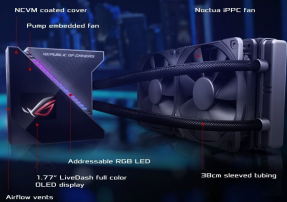

COOL TO THE CORE

Noctua Industrial IPPC fan

Pump embedded fan

NEXT LEVEL OF CUSTOMIZATION

LiveDash OLED

Complete LiveDash customizability

Subtle, striking, sleek

PERFECT SYNCHRONIZATION

EXTENDED COMPATIBILITY