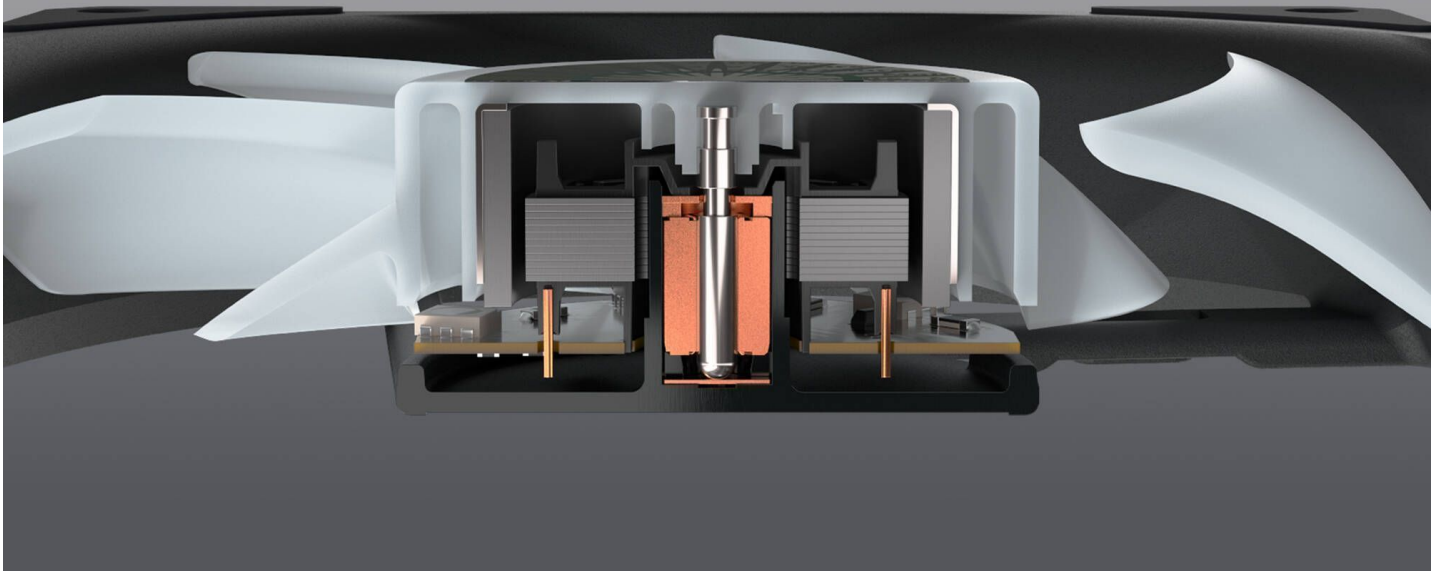

## Short Description

SickleFlow 120 V2 Red, is our signature cooling performance with a rejuvenated ARGB design, provides a specific air cooling solution. Revised curve blade design to improve airflow and air pressure.

## Description

---

SickleFlow 120 V2 Red, is our signature cooling performance with a rejuvenated ARGB design, provides a specific air cooling solution. Revised curve blade design to improve airflow and air pressure. A refreshed frosted blade to enhance light dispersion for a more vibrant and luminescent effect. Enhanced frame structure, reducing turbulent flow and noise. Sealed and secured fan bearing, preventing dust and lubricating oil leakage while increasing the fan's operation stability and life span.

# SEALED BEARING STRUCTURE

Two-tier sealing mechanism, preventing dust and lubricating oil leakage while increasing the fan's operation stability and life span.

## Specifications

---

Cooler Type	Case Fan
Bearing Type	Rifle
Connectors	4-Pin
Fan Size	120 mm
Fan Speed	650 to 2000 rpm
Noise Level	31 dBA
LED	RED
Maximum Airflow	62 CFM
Dimensions (W x H x D)	4.7 x 4.7 x 1.0" / 120.0 x 120.0 x 25.0 mm