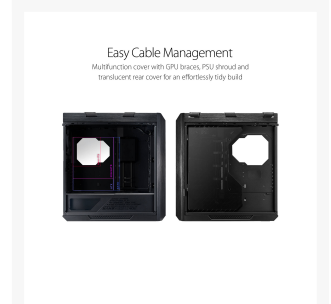

ASUS ROG Strix Helios GX601 Mid-Tower Case (Black)

$299.95

Product Images