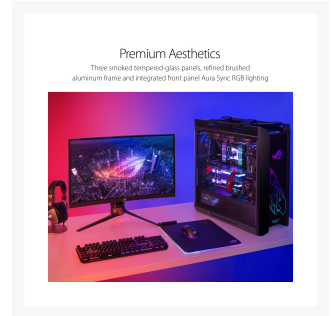

ASUS ROG Strix Helios GX601 Mid-Tower Case (Black)

\$299.95

Product Images

Ready for Serious Cooling

Supports up to EATX motherboards with space for custom water-cooling loops, up to 420mm radiators and up to seven (7) fans

Advanced Front I/O Panel

Featuring four USB 3.1 Type A ports, reversible USB 3.1 Type-C port, Audio ports, dedicated fan speed and RGB lighting controls

Personal Style Redefined

Sync RGB lighting and effects across Aura Sync compatible devices, including PCs, monitors, headsets, lighting strips, SSDs and more!