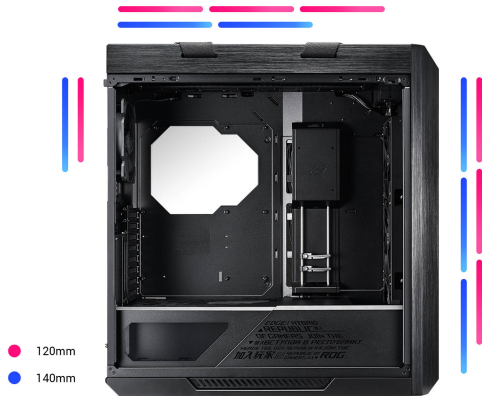

ASUS ROG Strix Helios GX601 Mid-Tower Case (Black)

\$299.95

Product Images

Ready for Serious Cooling

Supports up to EATX motherboards with space for custom water-cooling loops, up to 420mm radiators and up to seven (7) fans

Advanced Front I/O Panel

Featuring four USB 3.1 Type A ports, reversible USB 3.1 Type-C port, Audio ports, dedicated fan speed and RGB lighting controls

Personal Style Redefined

Sync RGB lighting and effects across Aura Sync compatible devices, including PCs, monitors, headsets, lighting strips, SSDs and more!

*Products sold separately

Short Description

Display your build or take it on the go with the black ROG Strix Helios GX601 Mid-Tower Case from ASUS. Utilizing a mid-tower design, this case supports E-ATX, ATX, micro-ATX, and mini-ITX boards. A drive cage supports two 2.5/3.5" drives. Four drive plates allow 2.5" drives to be installed on the side of the case, and an internal mounting position accommodates a fifth 2.5" drive.

Featuring an aluminum and steel construction, the Helios sports a tempered glass panel with quick-release switches. An integrated fan controller allows you to adjust fan speed and the case lighting effect, including the RGB logo on the front of the case. Removable filters at the front, top, and bottom of the case prevents dust from getting inside the case and keeps your build looking clean. Further facilitating a clean look, a 1.30" cable routing space helps keep extra wiring out of sight. On the top I/O panel, users can take advantage of a