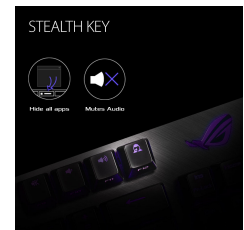

ASUS Republic of Gamers Strix Scope Mechanical RGB Keyboard (Cherry MX Brown) X802 STRIX SCOPE TKL/BN/US

\$109.99

Product Images

Short Description

Own your competition in RGB-illuminated glory with the Republic of Gamers Strix Scope TKL Mechanical RGB Keyboard with Cherry MX Brown switches from ASUS. Designed to seamlessly coordinate with your existing setup, the tenkeyless Scope offers RGB lighting and Aura Sync RGB lighting options, and can integrate with other Republic of Gamers RGB peripherals. However, the Scope TKL isn't just designed to look good: this compact and portable keyboard features Cherry MX Brown switches for accurate, tactile keystrokes, as well as N-key rollover and anti-ghosting support.

Description

Own your competition in RGB-illuminated glory with the Republic of Gamers Strix Scope TKL Mechanical RGB Keyboard with Cherry MX Brown switches from ASUS. Designed to seamlessly coordinate with your existing setup, the tenkeyless Scope offers RGB lighting and Aura Sync RGB lighting options, and can integrate with other Republic of Gamers RGB peripherals. However, the Scope TKL isn't just designed to look good: this compact and portable keyboard features Cherry MX Brown switches for accurate, tactile keystrokes, as well as N-key rollover and anti-ghosting support.

Furthermore, day and night modes toggle between function and media keys, while a Stealth Mode key allows you to mute audio and minimize apps at the stroke of a button. Sporting an aluminum top plate, the Scope TKL doesn't just use a tenkeyless design for better FPS performance: the shorter keyboard easily fits inside a backpack or bag, making it more portable than keyboards with number pads. Aiding this portable design, the Scope TKL comes with a detachable USB cable and weighs just under two pounds. The ASUS ROG Strix Scope TKL keyboard also comes with a removable magnetic wrist rest.