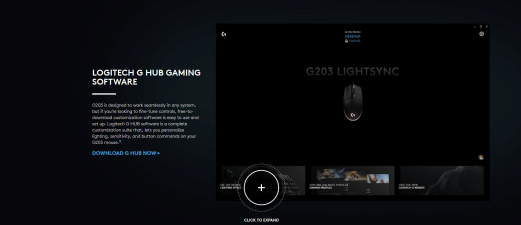

LOGITECH G HUB GAMING SOFTWARE

DOWNLOAD G HUB NOW

CLICK TO LEARN