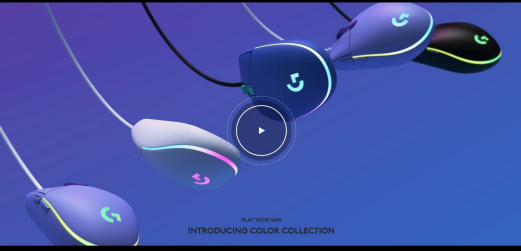

READY TO PLAY

8,000
HUE COLORS

LIGHTSYNC
RGB LIGHTING

CLASSIC
DESIGN

FROM 2000 DPI
INTRODUCING COLOR COLLECTION

LIGHTSYNC
RGB COLOR WAVE

EASY CUSTOMIZATION

DYNAMIC SCREEN SAMPLING

AUDIO VISUALIZER