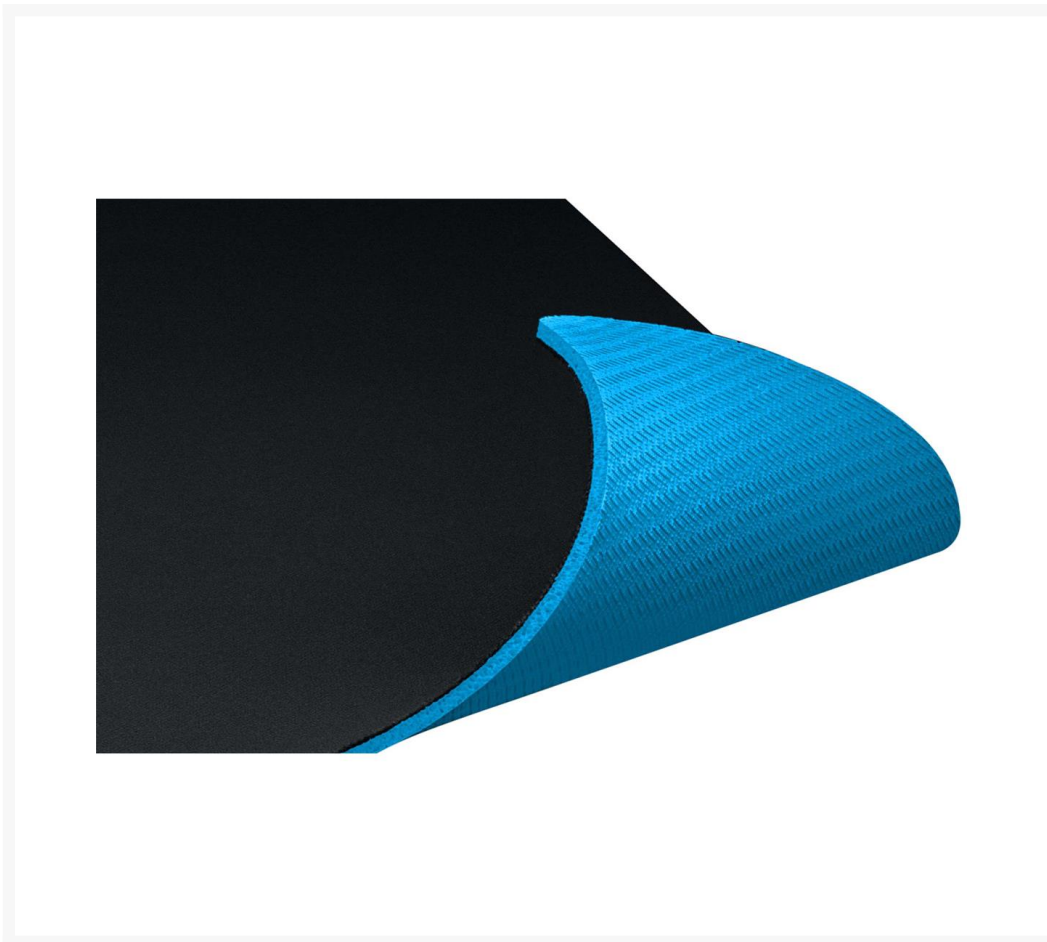

Logitech G G440 Hard Gaming Mouse Pad

\$24.99

Product Images

Short Description

The G240 Cloth Gaming Mouse Pad from Logitech is designed for gamers who like to play with low-dpi mice. With a soft fabric surface area and a rubber base, this mouse pad provides moderate friction and a consistent texture for swift maneuvers. This feature also makes the G240 mouse pad ideal for Logitech G Mouse sensors. Furthermore, the G240 is designed with a flexible cloth construction, which allows you to roll

up the mouse pad, place it in the included hexagonal packaging, and take it with you.

Description

The G240 Cloth Gaming Mouse Pad from Logitech is designed for gamers who like to play with low-dpi mice. With a soft fabric surface area and a rubber base, this mouse pad provides moderate friction and a consistent texture for swift maneuvers. This feature also makes the G240 mouse pad ideal for Logitech G Mouse sensors. Furthermore, the G240 is designed with a flexible cloth construction, which allows you to roll up the mouse pad, place it in the included hexagonal packaging, and take it with you.

Features

Features:

- Moderate surface friction for low-DPI gaming: Improves mouse control with just the right amount of friction for sudden starts and stops
- Consistent surface texture: Gives you greater tracking performance and aiming precision
- Matched to Logitech G sensors: The ideal surface, game-lab-tested to maximize Logitech G mouse sensor accuracy and performance
- Stable, comfortable base: Soft cloth surface improves wrist comfort. Rubber base keeps the pad in place during high-intensity gaming
- Strong, flexible construction: Made of durable materials that easily rolls up for transport