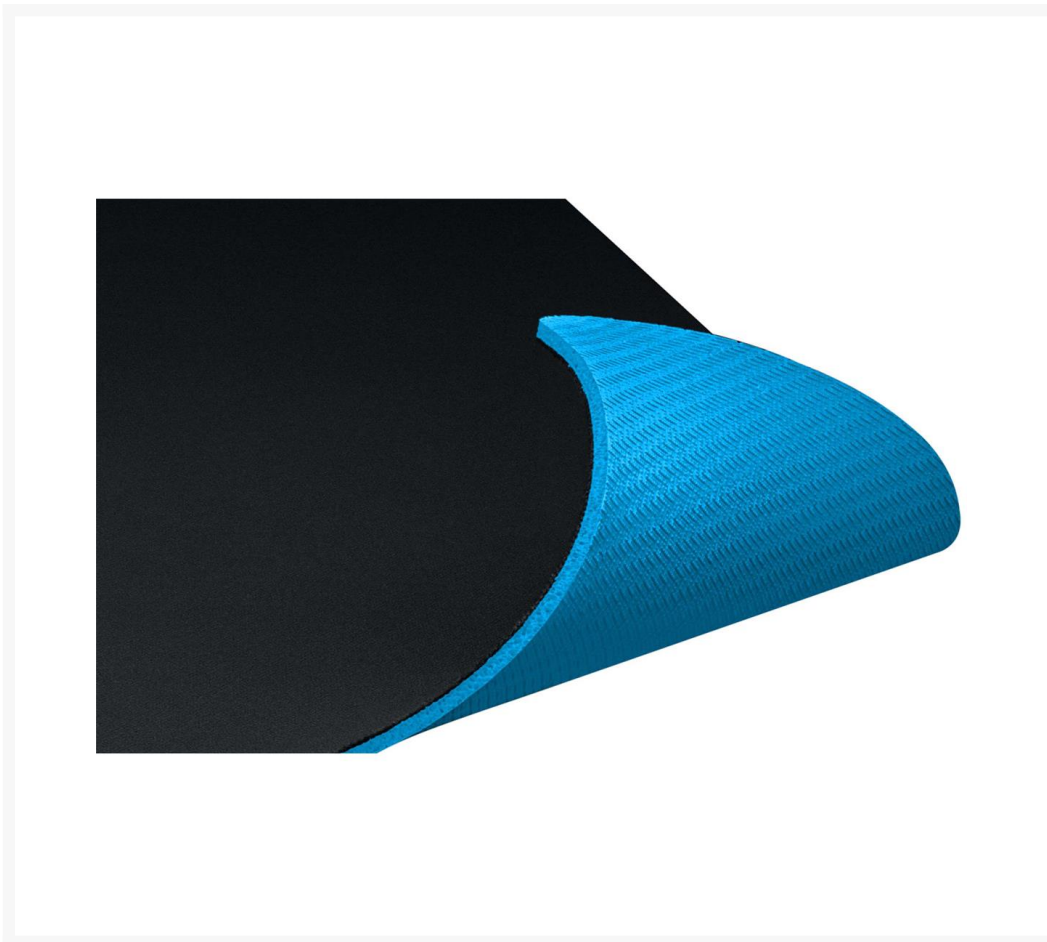

Logitech G G440 Hard Gaming Mouse Pad

$24.99

Product Images

Short Description

The G240 Cloth Gaming Mouse Pad from Logitech is designed for gamers who like to play with low-dpi mice. With a soft fabric surface area and a rubber base, this mouse pad provides moderate friction and a consistent texture for swift maneuvers. This feature also makes the G240 mouse pad ideal for Logitech G Mouse sensors. Furthermore, the G240 is designed with a flexible cloth construction, which allows you to roll