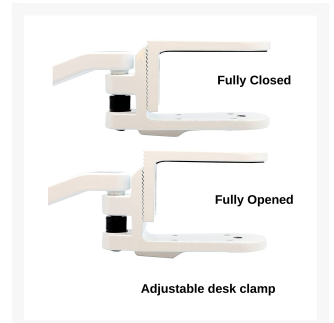

SYBA Wrist Rest, Padded Armrest Ergonomic Arm Rest Support Aluminum Alloy Rotating Mouse Arm Rest

Special Price
\$25.49 was
\$29.99

Product Images

Short Description

The weight of the forearm is supported by the arm rest. This reduces localized pressure on the wrist and eliminates the constant strain on muscles in the neck

Description

The weight of the forearm is supported by the arm rest. This reduces localized pressure on the wrist and eliminates the constant strain on muscles in the neck, arms and shoulders that so many computer users experience. It can be adjusted to the desired position and while the forearm is placed on top the pad locks itself in place. It allows for stability when using a mouse. When not in use it can be turned completely sideways allowing an easy access to the chair. An interesting feature of the pad is that the pad can be easily lifted and completely removed.

Features

- Can be adjusted horizontally. It's 2 pivot points designed for ergonomic comfort 8.5 inches length at maximum extension
- Reduce the stress from cervical vertebrae shoulder arm and wrist. Relieving 90 percent of the weight undertaken by your wrist Strong and durable support up to 10kgs or 22lbs.
- Avoid cervical vertebrae ache mouse hand and nearsightedness by keeping correct posture with this Computer Desk Arm Rest.

Specifications

Specifications

Brand	IO Crest
Manufacturer Part Number	SY-ACC65088
Manufacturer	Syba
Assembled Product Weight	1.750 Pounds
Model	SY-ACC65088
Color	Multicolor
Assembled Product Dimensions (L x W x H)	14.00 x 7.00 x 5.00 Inches