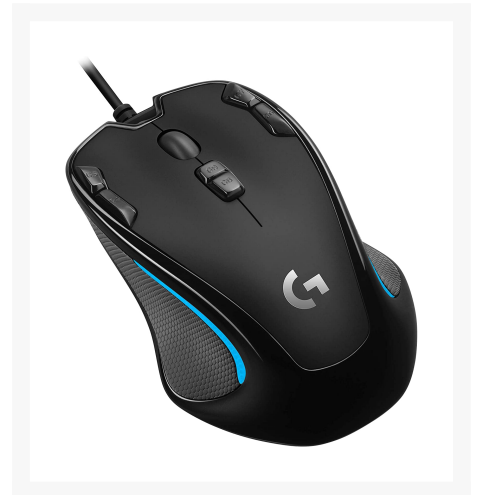

Watch Our YouTube

Logitech G300S 9 Buttons 1 x Wheel USB Wired Optical 2500 dpi Gaming Mouse

\$39.99

Short Description

The Logitech G300S Optical Gaming Mouse affords power and control in a sculpted, ambidextrous form factor. You can either use the default settings, or program its nine buttons using optional software.

Description

The Logitech G300S Optical Gaming Mouse affords power and control in a sculpted, ambidextrous form factor. You can either use the default settings, or program its nine buttons using optional software. Notable features of the G300S include user configurable lighting, onboard memory profiles, and one-the-fly dpi switching. Additionally, its low-friction feet are designed to eliminate friction on nearly any surface.

Features

- Nine programmable controls: Move keyboard commands to mouse buttons that are in easy reach
- Symmetrical compact shape: Feels comfortable in either hand and perfect for gamers who don't want a large mouse
- Gaming-grade optical sensor: Tracks accurately on a wide variety of surfaces and is tunable to achieve the responsiveness you need
- Three onboard memory profiles: Save profiles to the mouse once for gameplay on different computers and assign lighting colors to easily see which profile you're using. Logitech Gaming Software is available at logitech.com/downloads