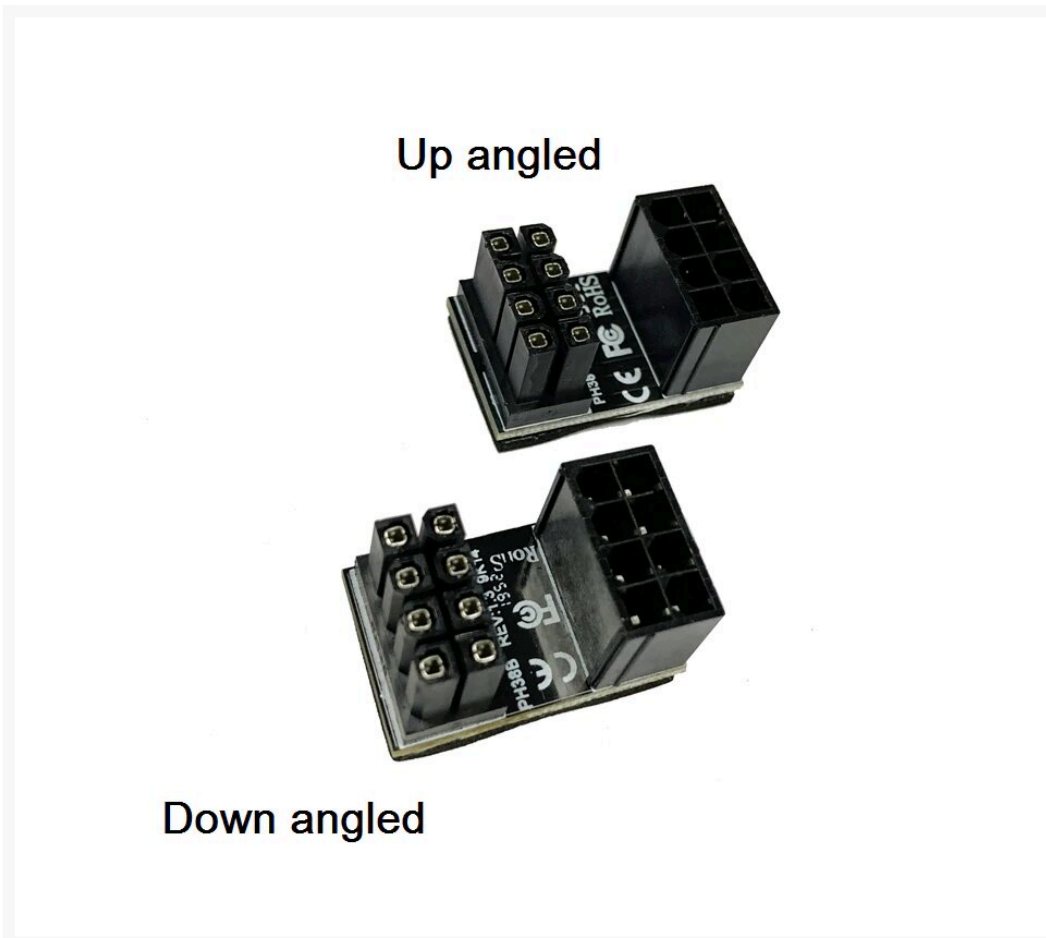

ae ATX 8Pin female to 8pin male 180 degree Down Angled Power desktop graphics

\$9.99

Product Images

Short Description

Exclusive Premium GPU VGA PCIE U-Turn 180-Degree Down Angle Connector Adapter Board 8-Pin with 2 types of directions

Description

Exclusive Premium GPU VGA PCIE U-Turn 180-Degree Down Angle Connector Adapter Board 8-Pin with 2 types of directions

It is an excellent solution to perfect your cable wire management with these 180-degree U-Turn angle connector adapters!

NOTE: It requires 7mm (1/4 inch) case clearance only!

Features

- ATX 8pin Adapter
- Feature : 8pin Down angled Adapter

Additional Information

Brand	AE
SKU	AE-ATX-8-DW
Weight	0.2000
Color	Black
Connector Type	90 Degree 8-pin Gpu Adapter
Gender	Male/Female Set
Pins	8