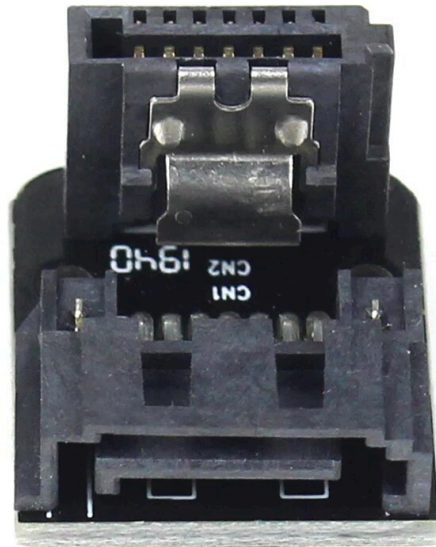

ae SATA 7Pin Converter 7 Pin Male to 7P Female 90 Degree Angled SATA Adapter

$4.99

Product Images