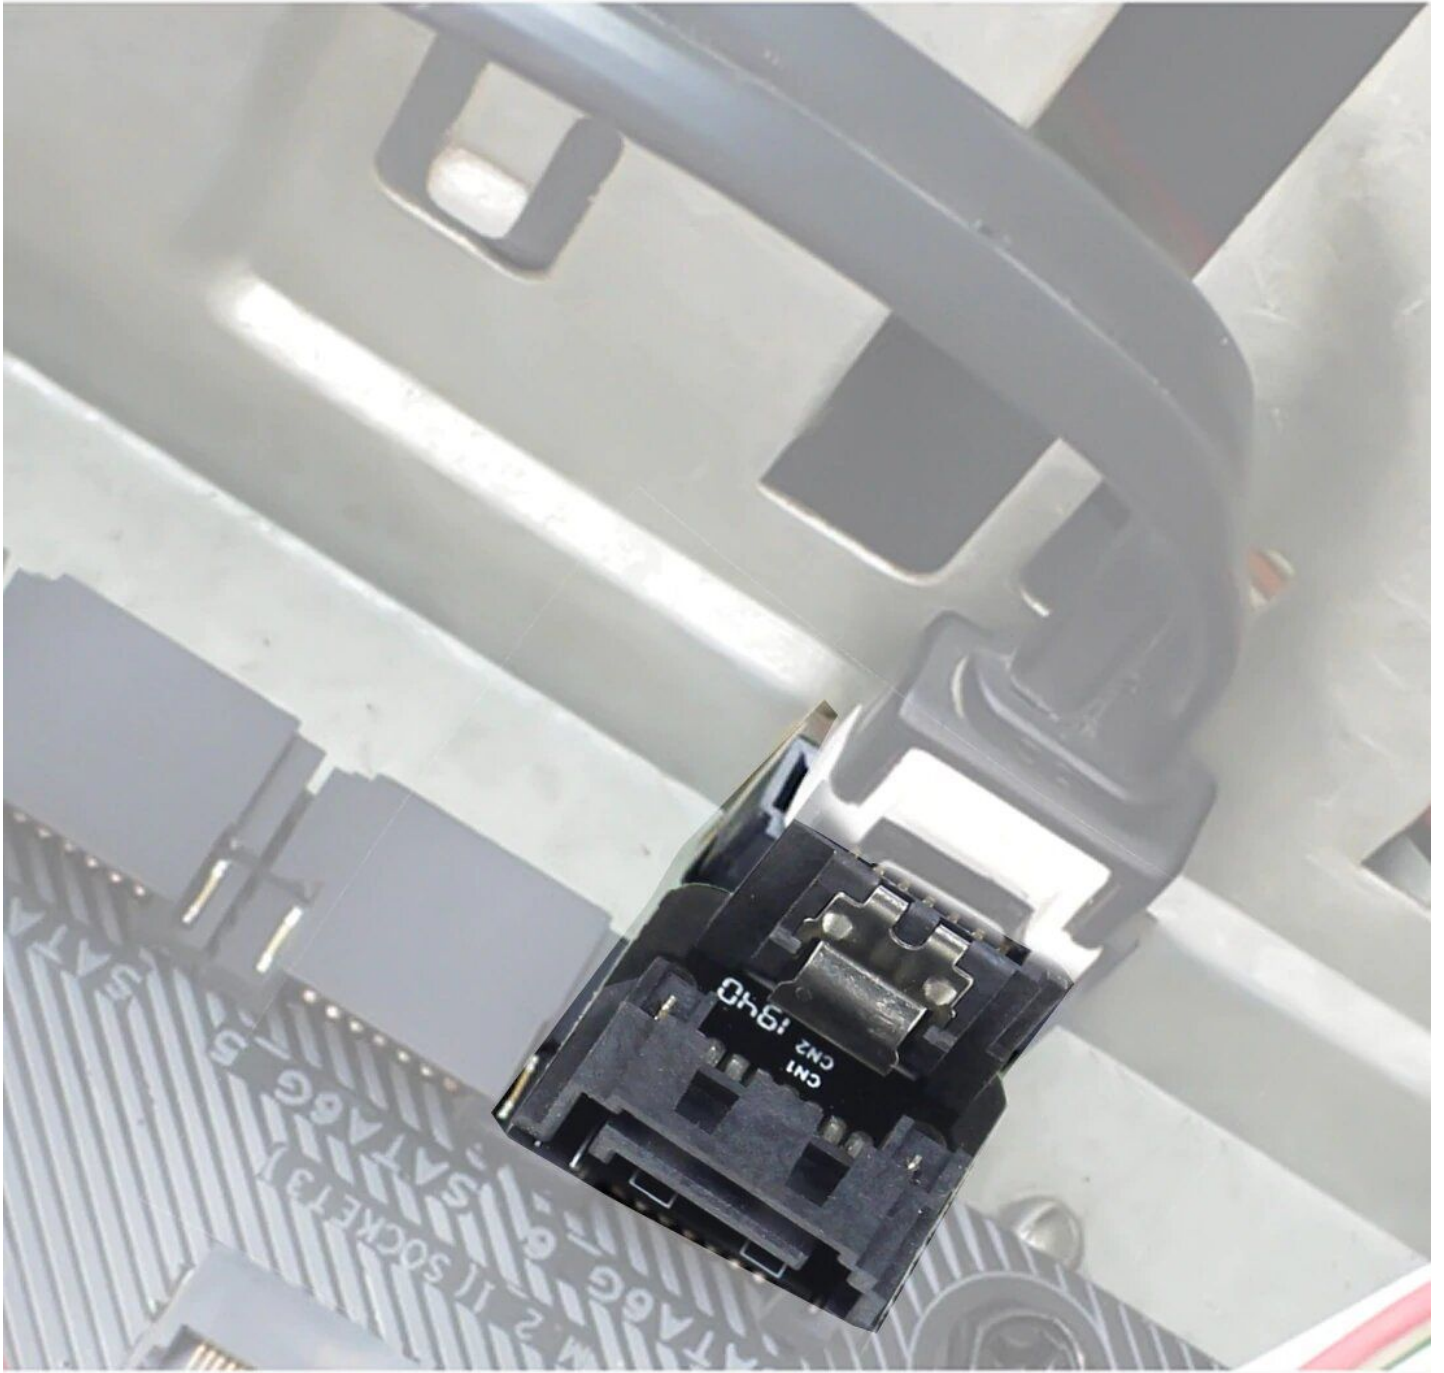

#### Features:

- Make SATA port 90 degrees to accommodate tight spaces
- SATA 7pin Male to SATA 7pin Female