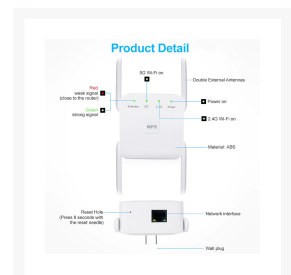

ae 1200Mbps Router Wifi Booster 2.4G Wifi Long Range Extender 5G Wi-Fi Signal Amplifier Repeater Wifi

\$29.99

Product Images

Short Description

The AC1200 range extender upgrades your network to the next generation of Wi-Fi, 802.11ac. With combined wireless speeds of up to 2.4 GHz/300 Mbps and 5 GHz/1200 Mbps,

Features

- Wi-Fi range extender: Extend WiFi coverage of an existing wireless network
- Compatible with other brands router

Additional Information

Brand	AE
SKU	AE-1200-5G-REPEATER
Weight	1.0000
Color	Black
Internal or External	External
Connection Type	Wireless 2.4Ghz ISM