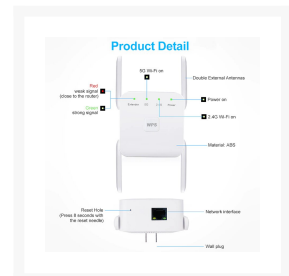

ae 1200Mbps Router Wifi Booster 2.4G Wifi Long Range Extender 5G Wi-Fi Signal Amplifier Repeater Wifi

\$29.99

Product Images

Short Description

The AC1200 range extender upgrades your network to the next generation of Wi-Fi, 802.11ac. With combined wireless speeds of up to 2.4 GHz/300 Mbps and 5 GHz/1200 Mbps,

Description

The AC1200 range extender upgrades your network to the next generation of Wi-Fi, 802.11ac. With combined wireless speeds of up to 2.4 GHz/300 Mbps and 5 GHz/1200 Mbps, provides excellent speeds and superior omnidirectional wireless range. You can run multiple applications in a large home or office.

Features

- Wi-Fi range extender: Extend WiFi coverage of an existing wireless network
- Compatible with other brands router

Additional Information

Brand	AE
SKU	AE-1200-5G-REPEATER
Weight	1.0000
Color	Black
Internal or External	External
Connection Type	Wireless 2.4Ghz ISM