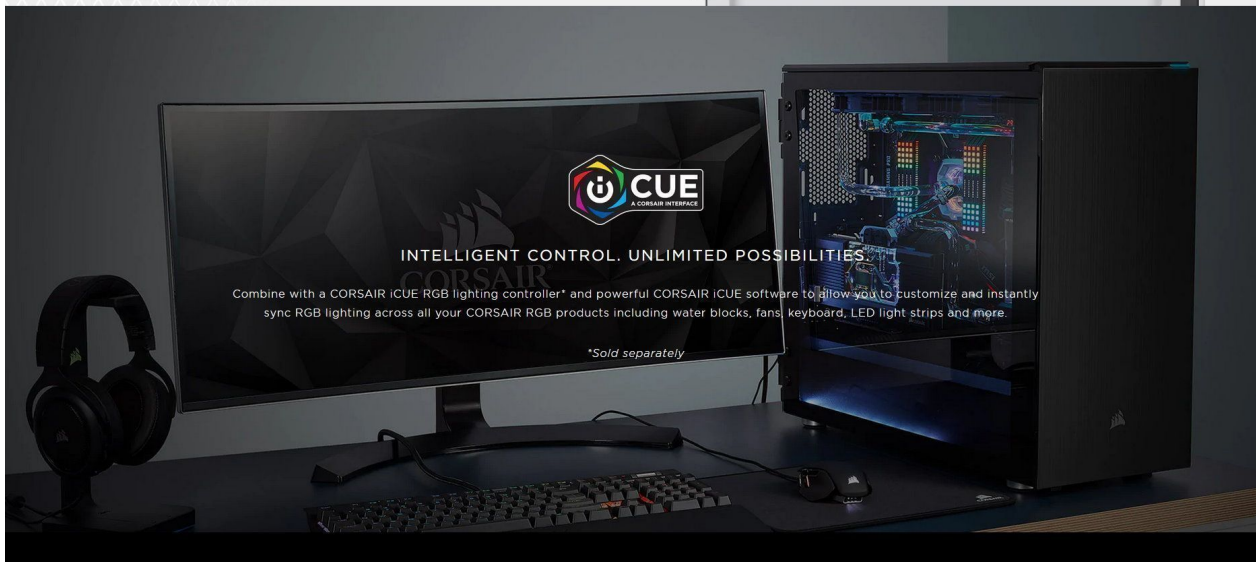

INTELLIGENT CONTROL. UNLIMITED POSSIBILITIES.

Combine with a CORSAIR iCUE RGB lighting controller* and powerful CORSAIR iCUE software to allow you to customize and instantly sync RGB lighting across all your CORSAIR RGB products including water blocks, fans, keyboard, LED light strips and more.

*Sold separately