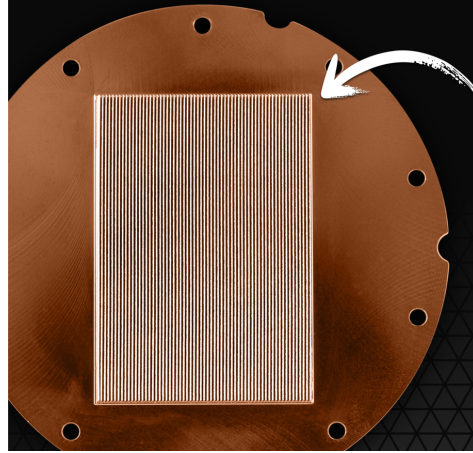

8

Individually
Addressable
RGB LEDs

360°
of Customizable
RGB Lighting

HIGH-PERFORMANCE COPPER COLD PLATE

Efficiently draws heat away from your GPU, lowering temperatures and enabling maximum overlocks.

More Than

60

Cooling Fins

Short Description

The CORSAIR Hydro X Series XC5 RGB CPU Water Block combines premium construction, vivid RGB lighting, and extreme cooling performance to become the centerpiece of your custom cooling loop.