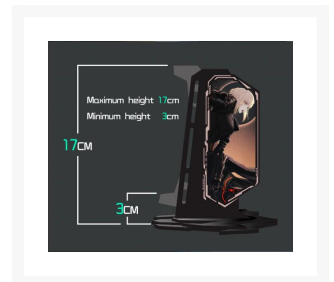

ae Vertical Video Card Bracket ARGB VGA Stand Chassis Lamp Motherboard AURA SYNC RGB Board - 4-Pin 12V with Controller

$34.95

Product Images