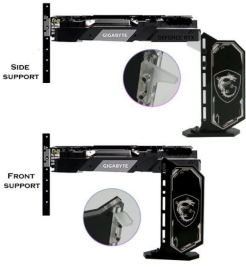

SUPPORT SCHEMATIC