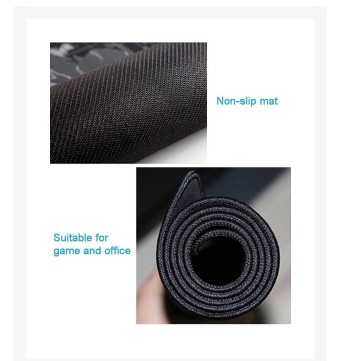

# ae Extra Large Gaming Mouse Pad Gamer Computer Big Mouse Mat Locking Edge Speed Mousepad

\$32.95

## Short Description

---

From ZUOYA, this custom skin unique extra large desktop/mousepad for the gamer in you! This pad is for use with your PC or laptop computer and meant to cover your entire desk.

## Description

---

From ZUOYA, this custom skin unique extra large desktop/mousepad for the gamer in you! This pad is for use with your PC or laptop computer and meant to cover your entire desk.

Most of your traditional mouse pads are smaller in size and take only a small bit of space on your desktop. These mousemats or desktop pads are much larger in size and are meant to cover your entire desktop to be able to mouse anywhere! These pads are generally 800 to 900 mm wide and are made of thick rubberized material 3-4mm thick. These pads have various surfaces for high speed gaming. In addition to providing a mousing surface these desk pads have exotic artistry or themes and will set the look of your PC desktop environment. This can give a dramatic look to your rig and gaming setup that will wow your family and friends!

### 2 - 3 mm Thickness

Made of 2 - 3 mm soft rubber, more comfortable