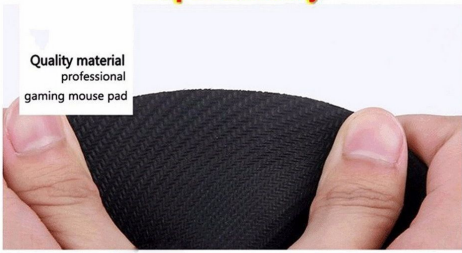

Super elasticity

Quality material
professional
gaming mouse pad