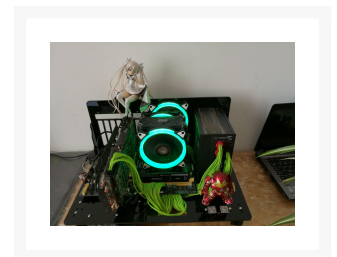

ae PC Test Bench Open Frame For Micro-ATX Motherboard

Special Price
\$67.95 was
\$79.95

Product Images

Short Description

This Micro-ATX open test bench is for Modders that need a compact computer and is something new for those participating in LAN-parties. Its modular structure will allow easy and fast access to all system components: Modding will be even easier and interesting!

Description

This Micro-ATX open test bench is for Modders that need a compact computer and is something new for those participating in LAN-parties. Its modular structure will allow easy and fast access to all system components: Modding will be even easier and interesting!

Features

- Light, compact and with a new, interesting design
- Completely modular
- Designed for the Micro-ATX motherboards
- Fast locking system for motherboards, VGA and PCI
- Maximum compatibility with ATX power supplies