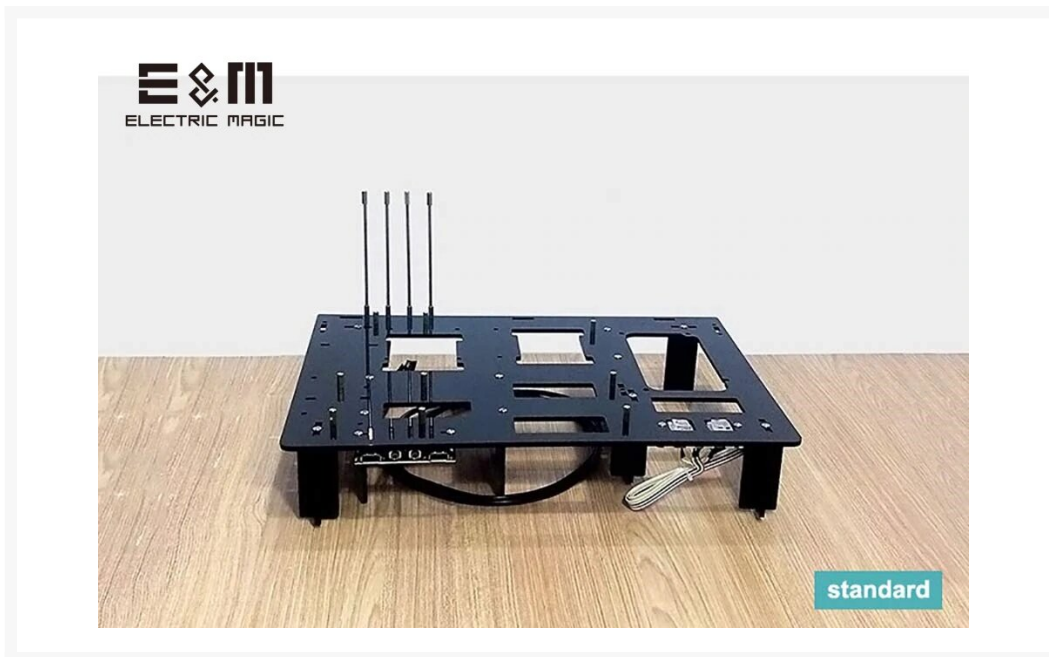

ae PC Test Bench Open Frame For Micro-ATX Motherboard

Special Price
\$67.95 was
\$79.95

Product Images

Short Description

This Micro-ATX open test bench is for Modders that need a compact computer and is something new for those participating in LAN-parties. Its modular structure will allow easy and fast access to all system components: Modding will be even easier and interesting!

Description

This Micro-ATX open test bench is for Modders that need a compact computer and is something new for those participating in LAN-parties. Its modular structure will allow easy and fast access to all system components: Modding will be even easier and interesting!

Features

- Light, compact and with a new, interesting design
- Completely modular
- Designed for the Micro-ATX motherboards
- Fast locking system for motherboards, VGA and PCI
- Maximum compatibility with ATX power supplies