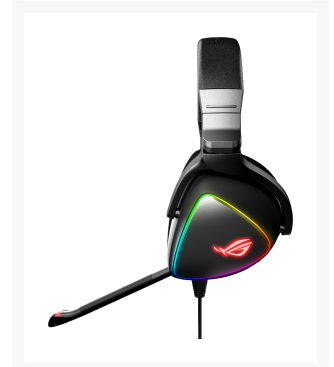

ROG Delta Core Headset

\$89.99

Product Images

Short Description

The ROG Delta Core gaming headset delivers immersive gaming audio and incredible comfort and supports PC, PS5, Xbox One, Nintendo switch and mobile devices

Description

The ROG Delta Core is a 3.5mm gaming headset that supports all of your favorite gaming platforms: PC, Mac, mobile phones, PlayStation 4, Xbox One and Nintendo Switch. Equipped with exclusive ASUS Essence drivers, airtight chambers and audio signal diversion technology, ROG Delta Core delivers high-resolution sound and deep, punchy bass to fully immerse you in your games. Ergonomic D-shaped ear cups with ROG Hybrid ear cushions give you upgraded comfort, so you can game without fatigue. With superb sound quality and an excellent balance of features, ROG Delta Core is ready to become an essential component in your gaming arsenal.

ROG Delta Core

ROG Delta Core gaming headset delivers immersive gaming audio and incredible comfort and supports PC, PS5, Xbox One, Nintendo switch and mobile devices

- Exclusive ASUS Essence drivers, airtight chamber and audio signal diversion technology for an immersive audio experience
- Cross-platform support for PC, Mac, PS5, Xbox One, Nintendo Switch and mobile devices
- Upgraded comfort with ergonomic D-shaped ROG Hybrid ear cushions
- Physical controls on ear cup for easy volume adjustments and microphone muting

General

- Brand ASUS
- Additional Accessories Included Detachable microphone, ROG Hybrid Ear Cushion, USB Type-C to USB Type-A adapter
- Model Number ROG DELTA
- Color Black
- Color Category Black

Audio