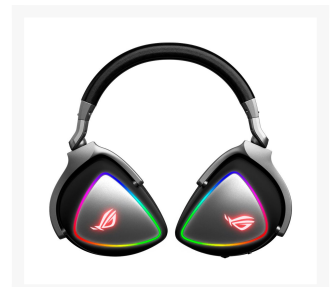

ROG Delta Core Headset

\$89.99

Product Images

Short Description

The ROG Delta Core gaming headset delivers immersive gaming audio and incredible comfort and supports PC, PS5, Xbox One, Nintendo switch and mobile devices

Description

The ROG Delta Core is a 3.5mm gaming headset that supports all of your favorite gaming platforms: PC, Mac, mobile phones, PlayStation 4, Xbox One and Nintendo Switch. Equipped with exclusive ASUS Essence drivers, airtight chambers and audio signal diversion technology, ROG Delta Core delivers high-resolution sound and deep, punchy bass to fully immerse you in your games. Ergonomic D-shaped ear cups with ROG Hybrid ear cushions give you upgraded comfort, so you can game without fatigue. With superb sound quality and an excellent balance of features, ROG Delta Core is ready to become an essential component in your gaming arsenal.

ROG Delta Core

ROG Delta Core gaming headset delivers immersive gaming audio and incredible comfort and supports PC, PS5, Xbox One, Nintendo switch and mobile devices

- Exclusive ASUS Essence drivers, airtight chamber and audio signal diversion technology for an immersive audio experience
- Cross-platform support for PC, Mac, PS5, Xbox One, Nintendo Switch and mobile devices
- Upgraded comfort with ergonomic D-shaped ROG Hybrid ear cushions
- Physical controls on ear cup for easy volume adjustments and microphone muting

General

- Brand ASUS
- Additional Accessories Included Detachable microphone, ROG Hybrid Ear Cushion, USB Type-C to USB Type-A adapter
- Model Number ROG DELTA
- Color Black
- Color Category Black

Audio