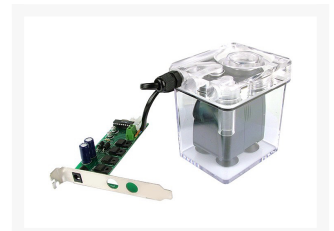

## Short Description

---

Submerged pump station including Eheim compact 600 pump with 12 Volts. You can connect the pump station directly to the power pack. The tank is made up of polycarbonate, which makes it highly resistant to destruction.

## Description

---

New version!!

Submerged pump station including Eheim compact 600 pump with 12 Volts. You can connect the pump station directly to the power pack. The tank is made up of polycarbonate, which makes it highly resistant to destruction. The cover is made of Plexiglas. The Eheim Compact 600 submerged pump has a delivery performance of 600 l/h, and a lifting height of 130cm. The container is provided with 1/4" connections and can be equipped with various adapters. The pump is mounted in such a way, so that the vibrations at the outlet are damped by an O-ring sealing, as well as by means of rubber footings. The filling hole has a diameter of 42mm (G1" - oil inspection glass), for a comfortable filling. The pump can be taken out together with the cover. For a bubble-free operation, there is a Plexiglas hose extension at the inlet, so that water runs back into the hose after switching-off the pump - and no air. The container has 2x5mm LED bores in the cover in order to give it an individual body structure. The new Eheim Station II is smaller and thus space saving, it fits even into 3,5"- slots.

## Specifications

---

- Dimensions of the submerged pump container:
- Width: 80cm
- Height: 102cm
- Depth: 93mm (with execution 114mm)
- Connections: 2x G1/4" internal screw-thread
- Filler plug: G1"-oil inspection glass
- Pump capacity: 600 l/h
- Lifting height: 1.3 m
- Power input: 11 Watt
- Others: 2x5mm LED drilling holes in the cover, 12V DC/AC PCI Slot-card is included in delivery!