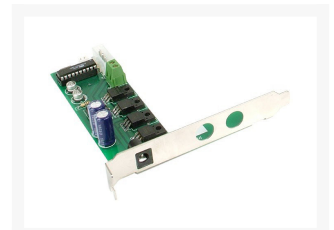

## Short Description

---

Submerged pump station including Eheim compact 600 pump with 12 Volts. You can connect the pump station directly to the power pack. The tank is made up of polycarbonate, which makes it highly resistant to destruction.

## Description

---

New version!!

Submerged pump station including Eheim compact 600 pump with 12 Volts. You can connect the pump station directly to the power pack. The tank is made up of polycarbonate, which makes it highly resistant to destruction. The cover is made of Plexiglas. The Eheim Compact 600 submerged pump has a delivery performance of 600 l/h, and a lifting height of 130cm. The container is provided with 1/4" connections and can be equipped with various adapters. The pump is mounted in such a way, so that the vibrations at the outlet are damped by an O-ring sealing, as well as by means of rubber footings. The filling hole has a diameter of 42mm (G1" - oil inspection glass), for a comfortable filling. The pump can be taken out together with the cover. For a bubble-free operation, there is a Plexiglas hose extension at the inlet, so that water runs back into the hose after switching-off the pump - and no air. The container has 2x5mm LED bores in the cover in order to give it an individual body structure. The new Eheim Station II is smaller and thus space saving, it fits even into 3,5"- slots.

## Specifications

---

- Dimensions of the submerged pump container:
- Width: 80cm
- Height: 102cm
- Depth: 93mm (with execution 114mm)
- Connections: 2x G1/4" internal screw-thread
- Filler plug: G1"-oil inspection glass
- Pump capacity: 600 l/h
- Lifting height: 1.3 m
- Power input: 11 Watt
- Others: 2x5mm LED drilling holes in the cover, 12V DC/AC PCI Slot-card is included in delivery!