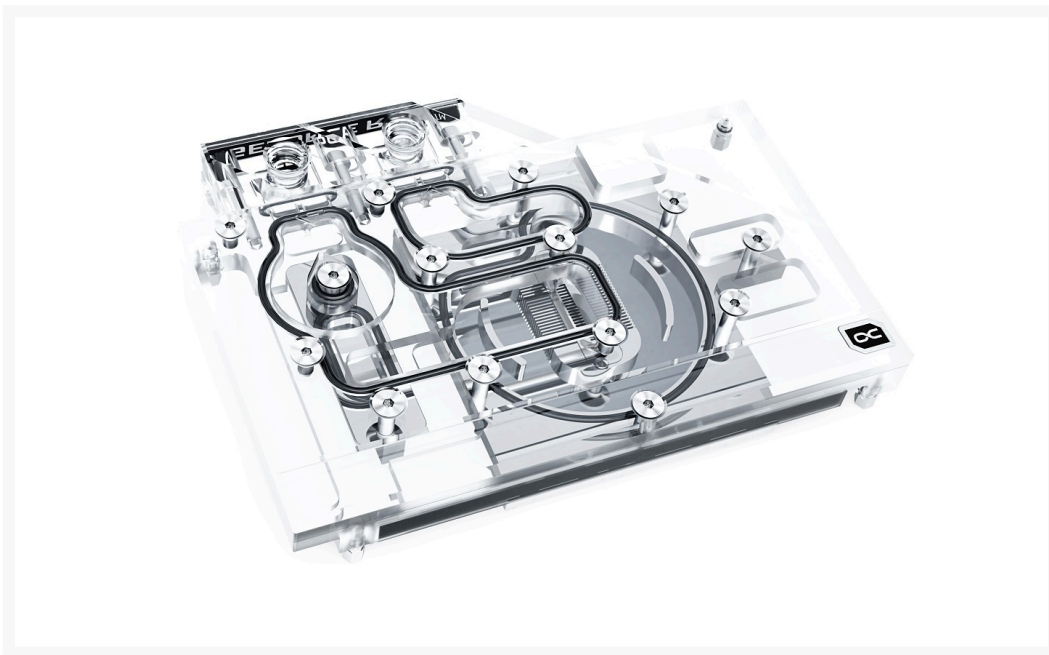

Alphacool Eisblock Aurora Acryl GPX-N RTX 3070 mit Backplate (Founders Edition)

Special Price
\$58.51 was
\$126.99

Product Images

Short Description

The Alphacool Aurora Acryl GPX-N RTX 3070 Eisblock combines style with performance and extensive digital RGB lighting. With experience of over 16 years, Alphacool the ability to create GPU blocks that represent high quality and fantastic performance. This perfectly describes the Aurora Acryl GPX Eisblock

Features

More Performance!

During the development of the Eisblock Aurora GPX-N RTX 3070 graphic card GPU block, we wanted to further increase the performance. The first step was to move the cooler closer to the individual components by reducing the thermal pads to a thickness of 1 mm. Next, we reduced the thickness of the nickel-plated copper block. Instead of 7 mm, it is now only 5.5 mm thick. The water flow inside the cooler has also been optimized. All important components such as the voltage transformers and the memory are now significantly better and more effectively cooled by the water. All this ensures a significant increase in cooling performance.

New Design!

The Eisblock Aurora GPX-N RTX 3070 cooler has been designed so that lighting is more important than the previous models. The addressable digital RGB LEDs are embedded directly into the cooling block and run along the entire cooling block. The effect is an illumination of the entire cooling block. No corner or edge remains unlit by the aRGB LEDs. The new design is more angular with all edges bevelled. This promotes better light diffusion in the water cooler due to the reflections on these bevels. In addition, they create various contours, which give the Aurora GPX-N RTX 3070 Eisblock cooler its very own unique identity.

Specifications

Technical data:

L x W x H:122,5 x 169,5 x 24,5 mm

Material cooler: Nickle-plated copper

Material cooler top: Acryl

Threads: 4 x G1/4"

Thickness cooling fins: 0,6 mm

Illumination: Digital RGB LEDs