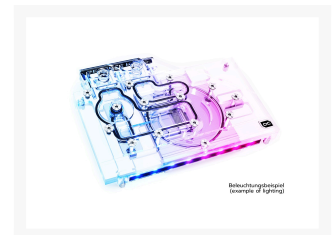

Alphacool Eisblock Aurora Acryl GPX-N RTX 3070 mit Backplate (Founders Edition)

Special Price
$58.51 was
$126.99

Product Images

Short Description

The Alphacool Aurora Acryl GPX-N RTX 3070 Eisblock combines style with performance and extensive digital RGB lighting. With experience of over 16 years, Alphacool the ability to create GPU blocks that represent high quality and fantastic performance. This perfectly describes the Aurora Acryl GPX Eisblock