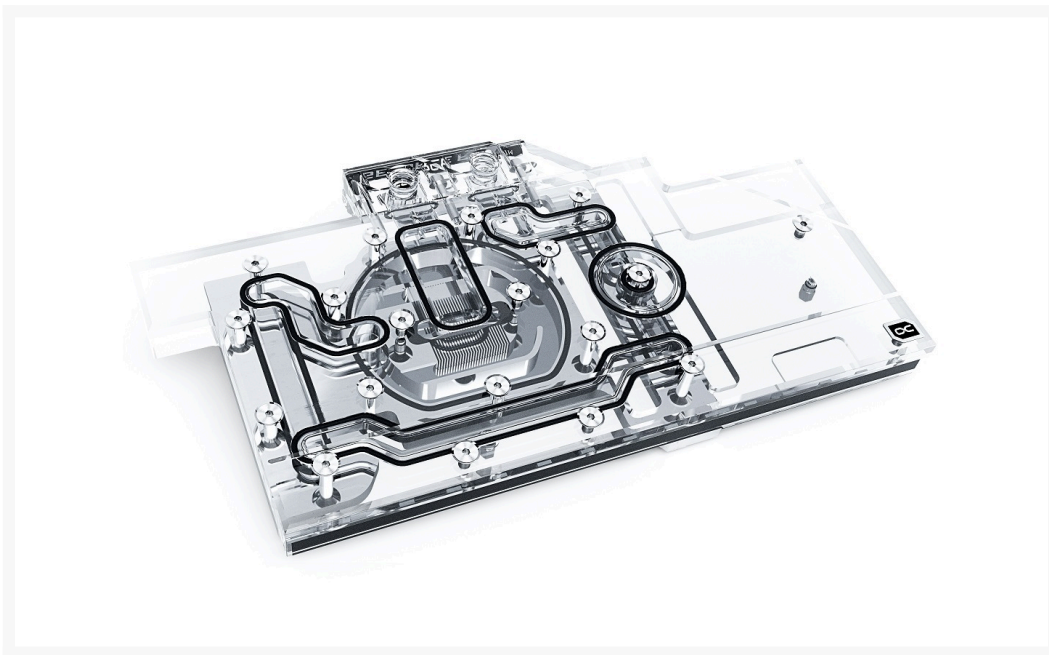

Alphacool Eisblock Aurora Acryl GPX-N RTX 3080/3090 Aorus Master/Xtreme with Backplate

Special Price
\$127.96 was
\$159.95

Product Images

Short Description

The Alphacool Aurora Acryl GPX-N RTX 3080/3090 Eisblock combines style with performance and extensive digital RGB lighting. With experience of over 16 years, Alphacool the ability to create GPU blocks that represent high quality and fantastic performance. This perfectly describes the Aurora Acryl GPX Eisblock

Features

More Performance!

During the development of the Eisblock Aurora GPX-N RTX 3080/3090 graphic card GPU block, we wanted to further increase the performance. The first step was to move the cooler closer to the individual components by reducing the thermal pads to a thickness of 1 mm. Next, we reduced the thickness of the nickel-plated copper block. Instead of 7 mm, it is now only 5.5 mm thick. The water flow inside the cooler has also been optimized. All important components such as the voltage transformers and the memory are now significantly better and more effectively cooled by the water. All this ensures a significant increase in cooling performance.

New Design!

The Eisblock Aurora GPX-N RTX 3080/3090 cooler has been designed so that lighting is more important than the previous models. The addressable digital RGB LEDs are embedded directly into the cooling block and run along the entire cooling block. The effect is an illumination of the entire cooling block. No corner or edge remains unlit by the aRGB LEDs. The new design is more angular with all edges bevelled. This promotes better light diffusion in the water cooler due to the reflections on these bevels. In addition, they create various contours, which give the Aurora GPX-N RTX 3080/3090 Eisblock cooler its very own unique identity.