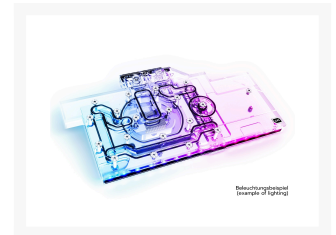

Alphacool Eisblock Aurora Acryl GPX-N RTX 3080/3090 Aorus Master/Xtreme with Backplate

Special Price
$127.96 was
$159.95

Product Images

Short Description

The Alphacool Aurora Acryl GPX-N RTX 3080/3090 Eisblock combines style with performance and extensive digital RGB lighting. With experience of over 16 years, Alphacool the ability to create GPU blocks that represent high quality and fantastic performance. This perfectly describes the Aurora Acryl GPX Eisblock