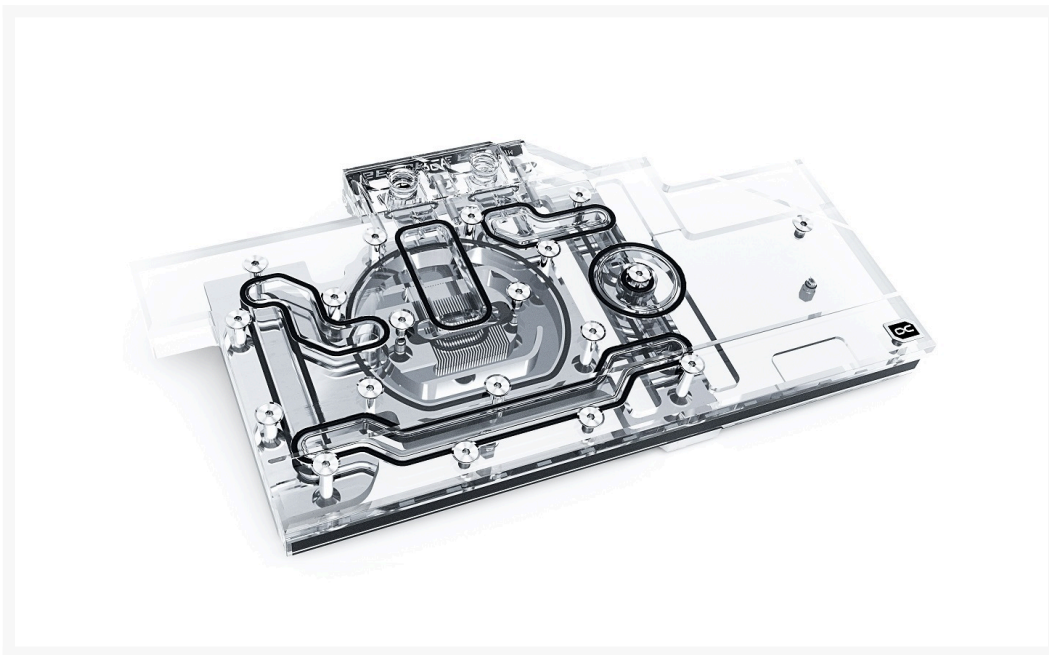

Alphacool Eisblock Aurora Acryl GPX-N RTX 3080/3090 Aorus Master/Xtreme with Backplate

Special Price
\$143.96 was
\$159.95

Product Images

Short Description

The Alphacool Aurora Acryl GPX-N RTX 3080/3090 Eisblock combines style with performance and extensive digital RGB lighting. With experience of over 16 years, Alphacool the ability to create GPU blocks that represent high quality and fantastic performance. This perfectly describes the Aurora Acryl GPX Eisblock

Features

More Performance!

During the development of the Eisblock Aurora GPX-N RTX 3080/3090 graphic card GPU block, we wanted to further increase the performance. The first step was to move the cooler closer to the individual components by reducing the thermal pads to a thickness of 1 mm. Next, we reduced the thickness of the nickel-plated copper block. Instead of 7 mm, it is now only 5.5 mm thick. The water flow inside the cooler has also been optimized. All important components such as the voltage transformers and the memory are now significantly better and more effectively cooled by the water. All this ensures a significant increase in cooling performance.

New Design!

The Eisblock Aurora GPX-N RTX 3080/3090 cooler has been designed so that lighting is more important than the previous models. The addressable digital RGB LEDs are embedded directly into the cooling block and run along the entire cooling block. The effect is an illumination of the entire cooling block. No corner or edge remains unlit by the aRGB LEDs. The new design is more angular with all edges bevelled. This promotes better light diffusion in the water cooler due to the reflections on these bevels. In addition, they create various contours, which give the Aurora GPX-N RTX 3080/3090 Eisblock cooler its very own unique identity.