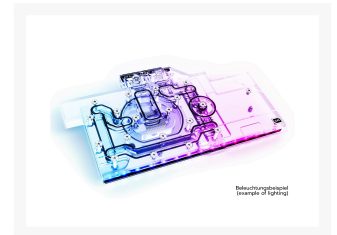

Alphacool Eisblock Aurora Acryl GPX-N RTX 3080/3090 Aorus Master/Xtreme with Backplate

Special Price
$143.96 was
$159.95

Product Images

Short Description

The Alphacool Aurora Acryl GPX-N RTX 3080/3090 Eisblock combines style with performance and extensive digital RGB lighting. With experience of over 16 years, Alphacool the ability to create GPU blocks that represent high quality and fantastic performance. This perfectly describes the Aurora Acryl GPX Eisblock