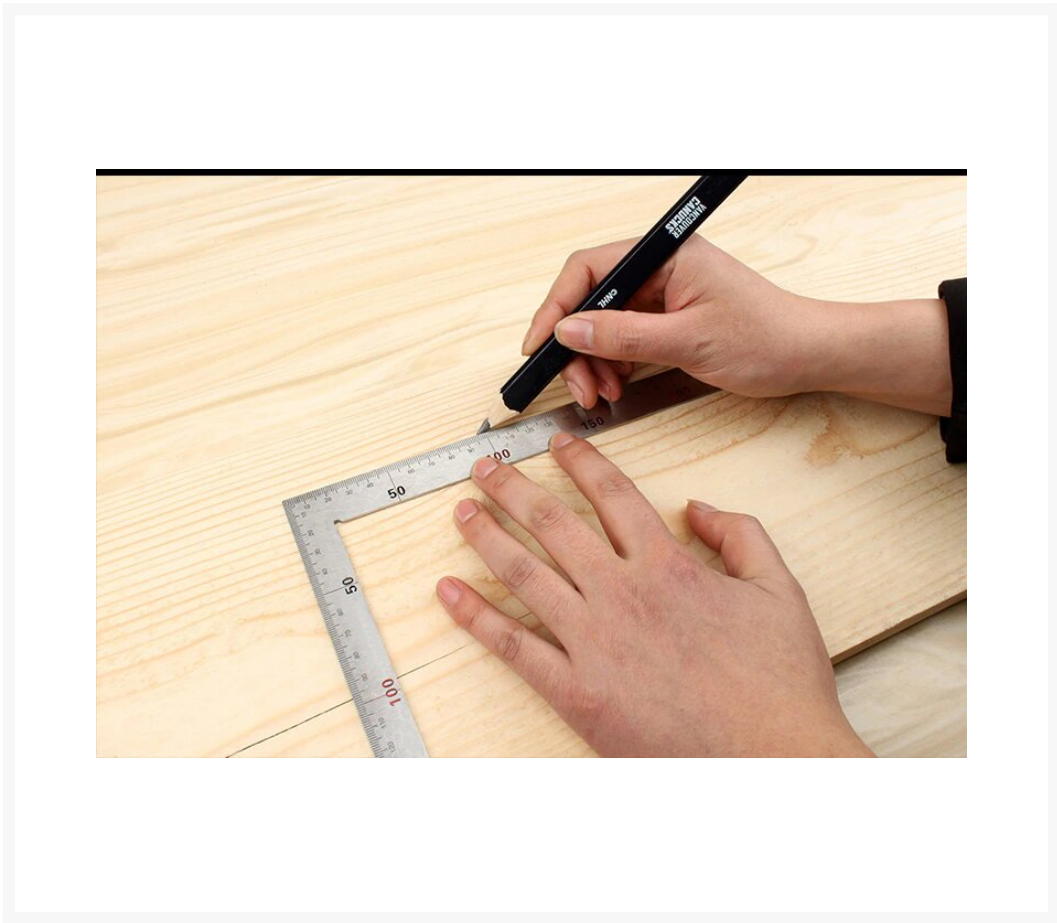

ae Stainless Steel Multi-Functional Right Angle Square Ruler 90 Degree - 150mm X 300mm

Special Price
\$24.71 was
~~\$32.95~~

Product Images

Short Description

This 90 degree ruler is 150mm by 300mm great for doing small house projects or if you are any type of case modding.

Description

This 90 degree ruler is 150mm by 300mm great for doing small house projects or if you are any type of case modding.

Features

- 90 ruler
- straightedge
- ruler

Specifications

- Origin: CN(Origin)
- Model Number: 3601
- Material: Metal
- Type: Ruler
- Folded: No
- Ruler Type: Other