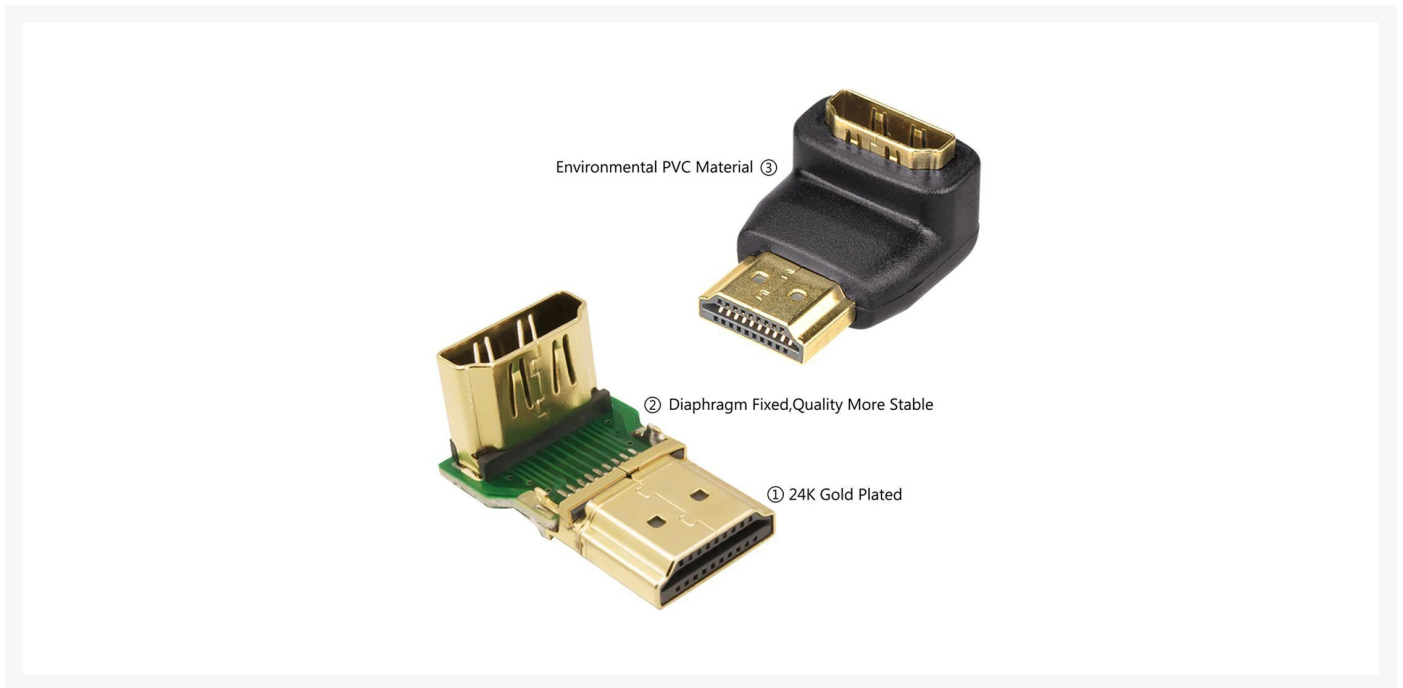

ae HDMI Connector Male To HDMI Female Adapter 4K Converter Extender 270 Degree

\$8.99

Product Images

270°

Supports 3D&4K,Clear Image Quality

Short Description

HDMI Connector Male To HDMI Female Adapter 4K Converter Extender 270 Degree Great for tight spaces where normal HDMI cables cannot fit.

Description

HDMI Connector Male To HDMI Female Adapter 4K Converter Extender 270 Degree Great for tight spaces where normal HDMI cables cannot fit.

Features

Features:

1. The angled HDMI adapters avoid bending HDMI cables and relief the strain on HDMI ports to increase the lifespan of your device and HDMI cable.
2. Fully compliant with the latest HDMI standard, these right angle and left angle HDMI adapters are capable of carrying the increased bandwidth of HDMI 2.0 at 18 Gbps.
3. Support Audio Return Channel (ARC), HDMI Ethernet Channel (HEC), 48 Bit Deep Color, 32 channel audio, HDCP, Dolby True HD 7.1 audio, and 3D video.
4. Support resolutions up to 4Kx2K (UHD) including 4096x2160, 3840x2160, 2560x1600, 2560x1440, 1920x1200, and 1080p.
5. Gold plated connectors resist corrosion and provide rigidity.

Specifications

Specifications:

- Connector 1: HDMI (Type A) Male
- Connector 2: HDMI (Type A) Female
- Supports resolutions at 4096x2160, 3840x2160, 2560x1600, 2560x1440, 1920x1200, 1080p and etc
- Supports uncompressed digital 7.1, 5.1 or 2 channels audio
- Supports 3D and Ethernet
- Works well with projects such as projectors or small space LCD/plasma installations
- Net Weight: about 9g
- Size: Approx. 3 x 2 x 1.6cm/1.18 x 0.79 x 0.63in (L*W*H)