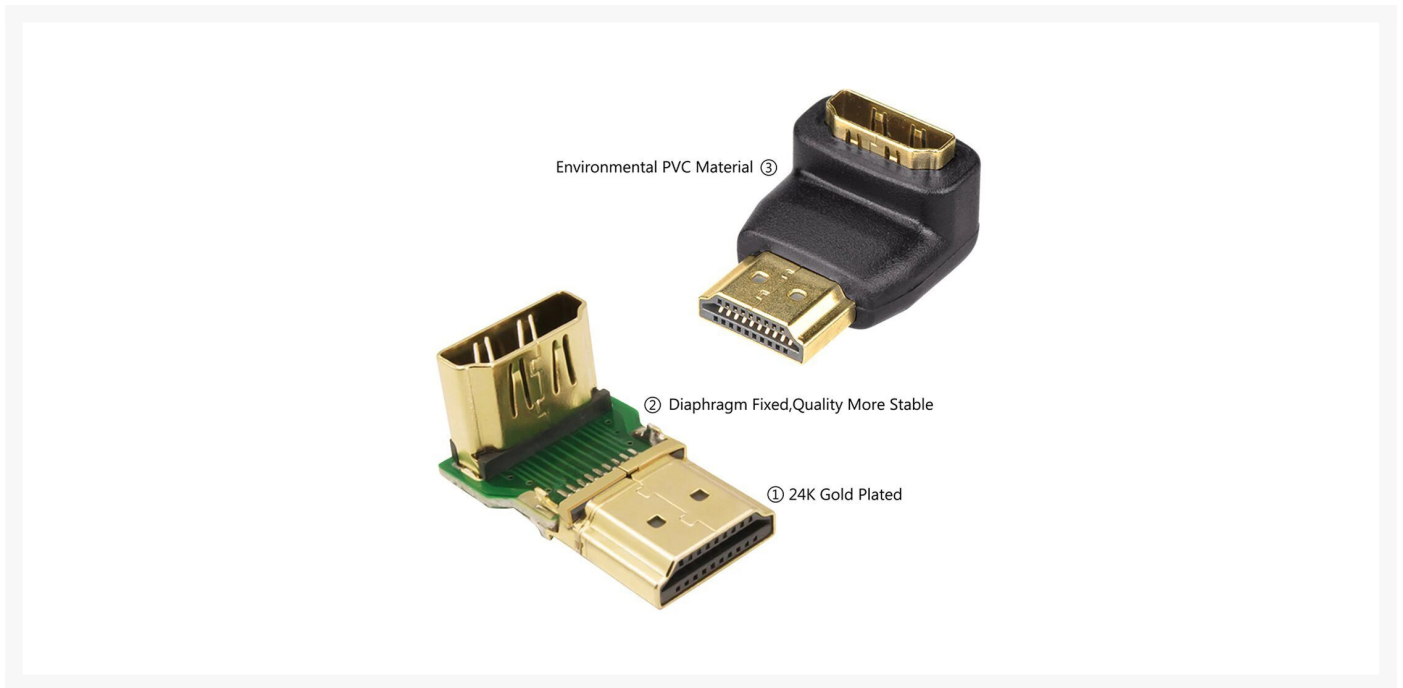

ae HDMI Connector Male To HDMI Female Adapter 4K Converter Extender 90 Degree

\$8.99

Product Images

Short Description

HDMI Connector Male To HDMI Female Adapter 4K Converter Extender 90 Degree Great for tight spaces where normal HDMI cables cannot fit.

Description

HDMI Connector Male To HDMI Female Adapter 4K Converter Extender 90 Degree Great for tight spaces where normal HDMI cables cannot fit.

Features

Features:

1. The angled HDMI adapters avoid bending HDMI cables and relief the strain on HDMI ports to increase the lifespan of your device and HDMI cable.
2. Fully compliant with the latest HDMI standard, these right angle and left angle HDMI adapters are capable of carrying the increased bandwidth of HDMI 2.0 at 18 Gbps.
3. Support Audio Return Channel (ARC), HDMI Ethernet Channel (HEC), 48 Bit Deep Color, 32 channel audio, HDCP, Dolby True HD 7.1 audio, and 3D video.
4. Support resolutions up to 4Kx2K (UHD) including 4096x2160, 3840x2160, 2560x1600, 2560x1440, 1920x1200, and 1080p.
5. Gold plated connectors resist corrosion and provide rigidity.

Specifications

Specifications:

- Connector 1: HDMI (Type A) Male
- Connector 2: HDMI (Type A) Female
- Supports resolutions at 4096x2160, 3840x2160, 2560x1600, 2560x1440, 1920x1200, 1080p and etc
- Supports uncompressed digital 7.1, 5.1 or 2 channels audio
- Supports 3D and Ethernet
- Works well with projects such as projectors or small space LCD/plasma installations
- Net Weight: about 9g
- Size: Approx. 3 x 2 x 1.6cm/1.18 x 0.79 x 0.63in (L*W*H)